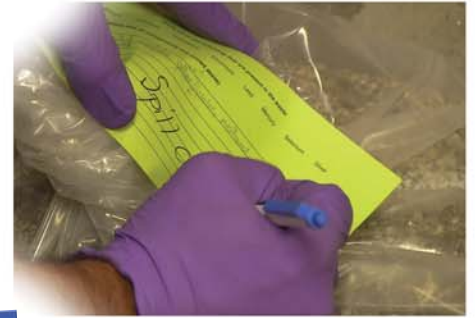

SPILL CLEANUP PROCEDURES

Absorbent Pad Spill Kit

**BAG AND TAG
FOR EH&S
WASTE REMOVAL**

**PLACE A BARRIER
AROUND THE SPILL**

**COVER COMPLETELY
WITH APPROPRIATE
MATERIAL**

CLEAN UP

**BAG AND TAG
FOR EH&S
WASTE REMOVAL**