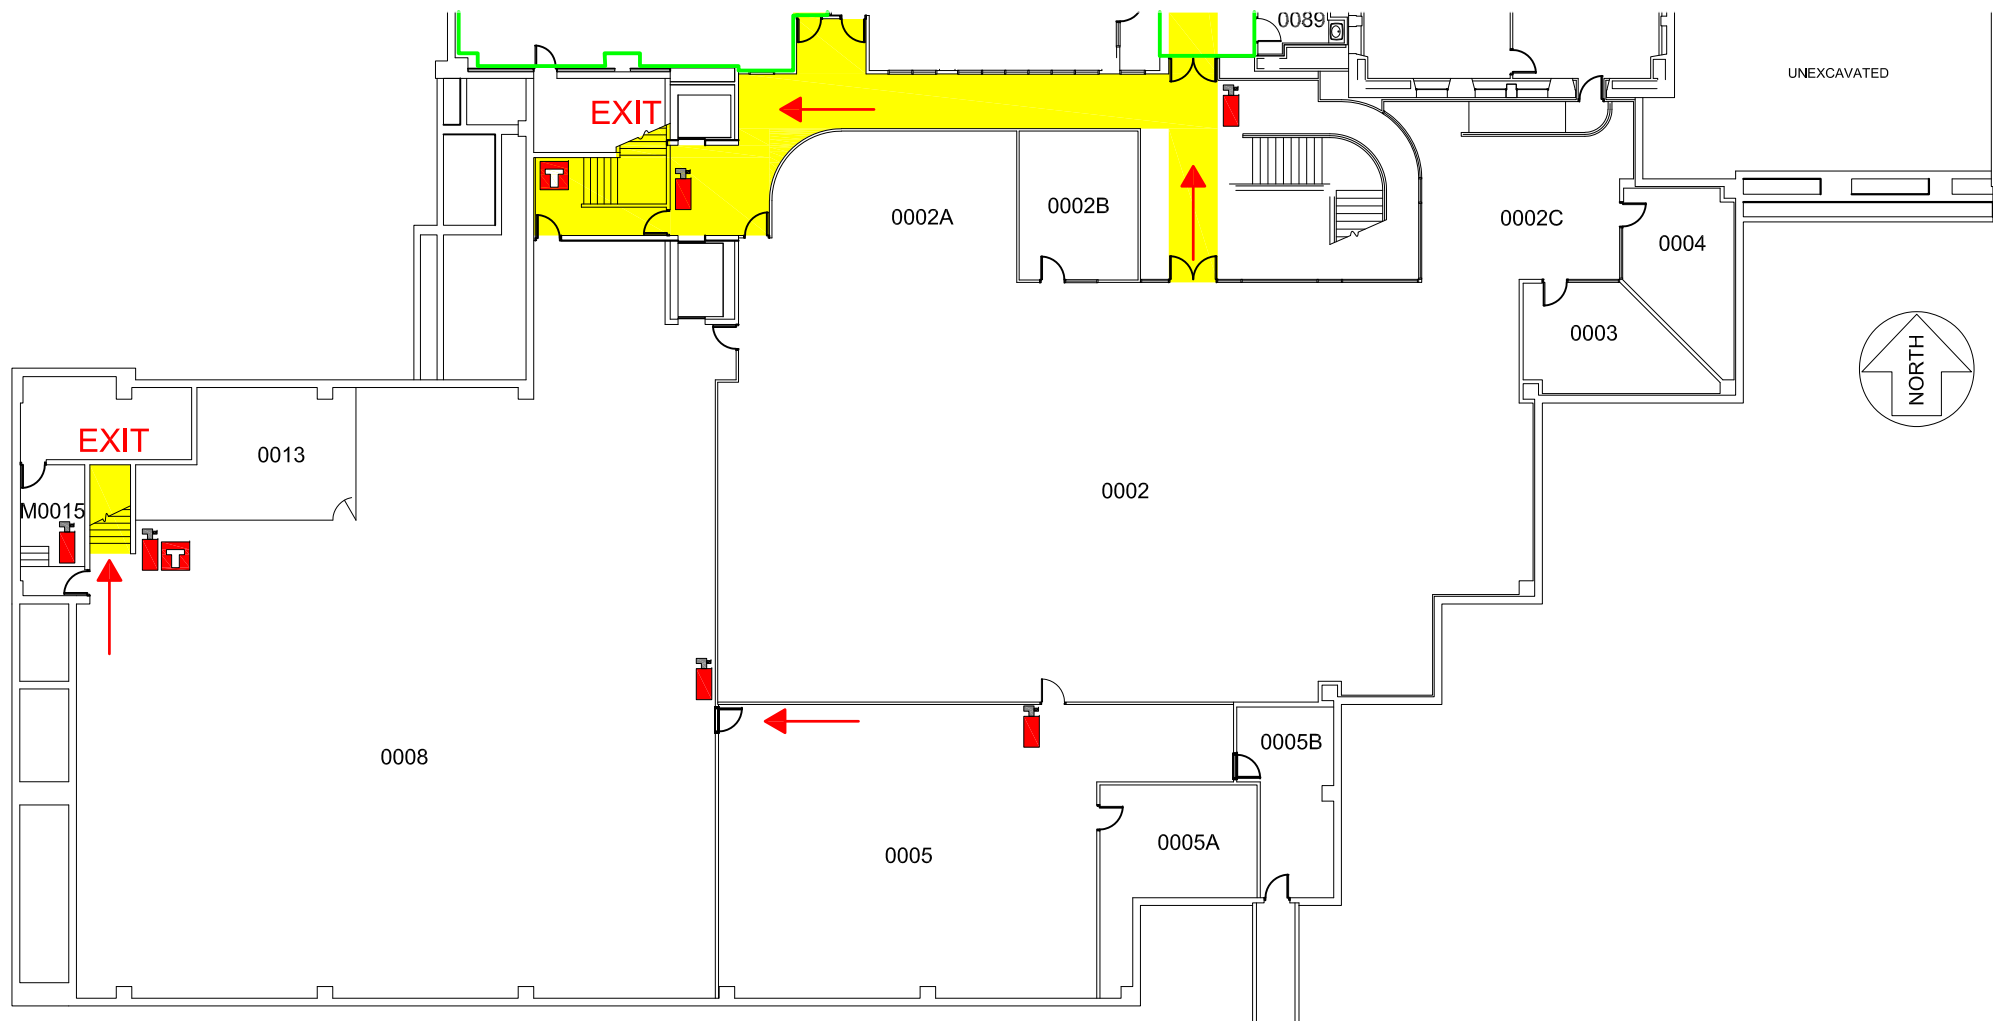

Parks Library - Ground Floor (South) | Emergency Map

 Fire Extinguisher
  Fire Alarm
 EXIT Emergency Exit
  Exit Route

EMERGENCY RESPONSE GUIDE

EMERGENCY CONTACT INFORMATION

Familiarize yourself with the **Emergency Response Guide**
ehs.iastate.edu/prep/erg

**CALL 911
 FOR ALL EMERGENCIES**

AED located on 1st Floor

**Severe Weather Shelter in
 North Ground Floor**

Evacuation Meeting Place :
 Assemble in the grass lot south of
 the building following evacuation.