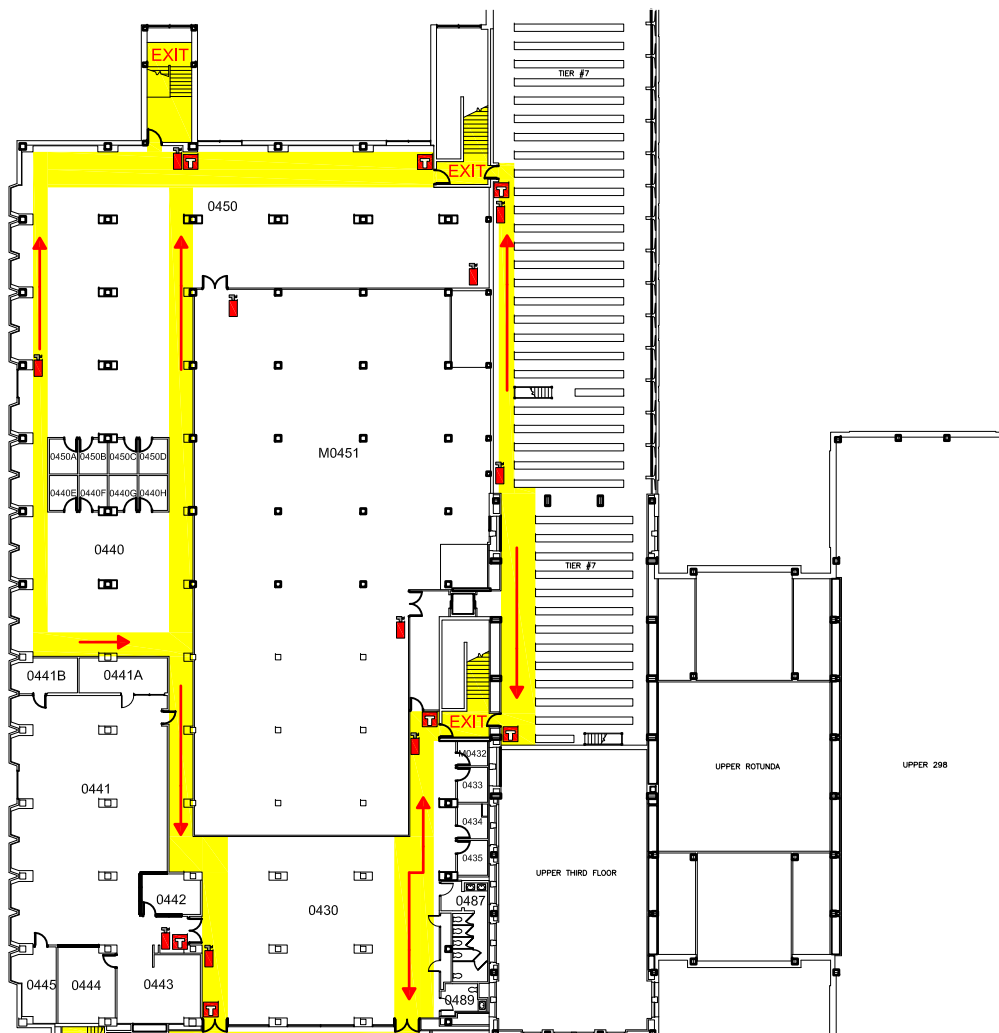

Parks Library - Fourth Floor (North) | Emergency Map

Fire Extinguisher

Fire Alarm

EXIT

Emergency Exit

Exit Route

EMERGENCY RESPONSE GUIDE

EMERGENCY CONTACT INFORMATION

Familiarize yourself with the
Emergency Response Guide
ehs.iastate.edu/prep/erg

AED located on 3rd Floor

Severe Weather Shelter
located on Ground Floor

Evacuation Meeting Place :
Assemble in the grass lot south of
the building following evacuation.