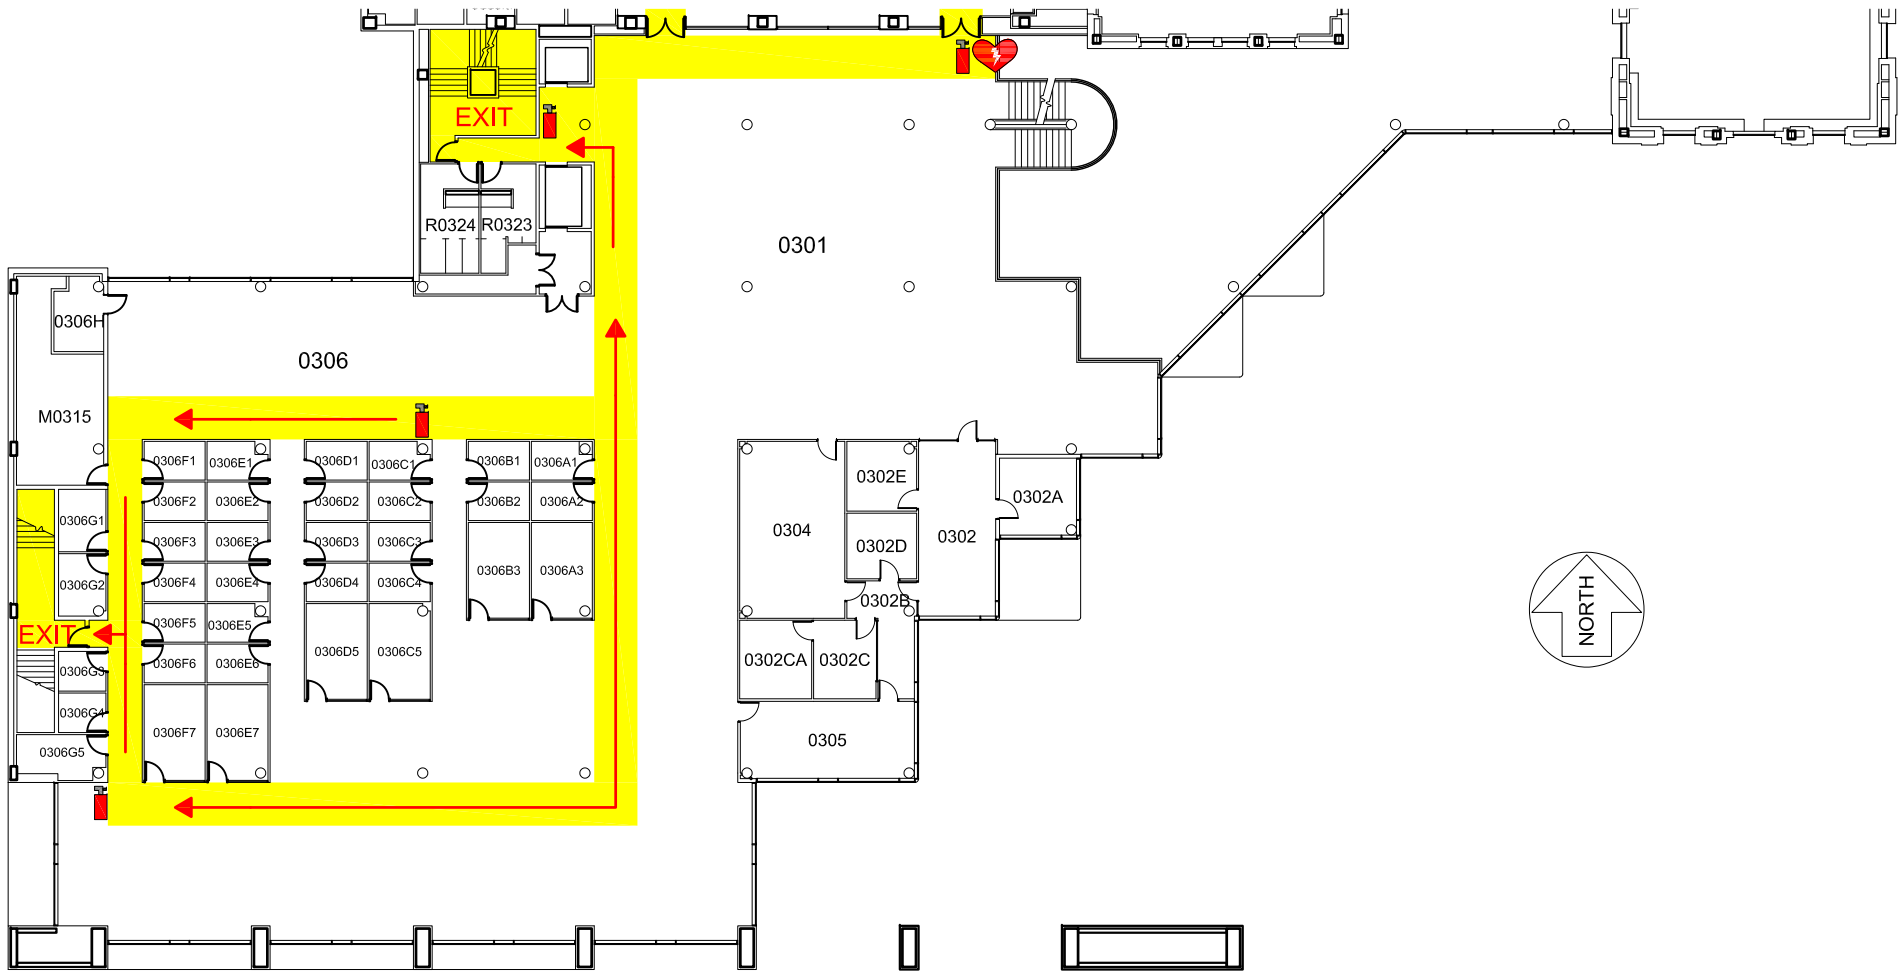

Parks Library - Third Floor (South) | Emergency Map

 Fire Extinguisher
  AED
  Fire Alarm
 EXIT Emergency Exit
  Exit Route

EMERGENCY RESPONSE GUIDE

A
 B
 C
 D

EMERGENCY CONTACT INFORMATION

Familiarize yourself with the **Emergency Response Guide**
ehs.iastate.edu/prep/erg

CALL 911 FOR ALL EMERGENCIES

Severe Weather Shelter located on the Ground Floor

Evacuation Meeting Place :
 Assemble in the grass lot south of the building following evacuation.