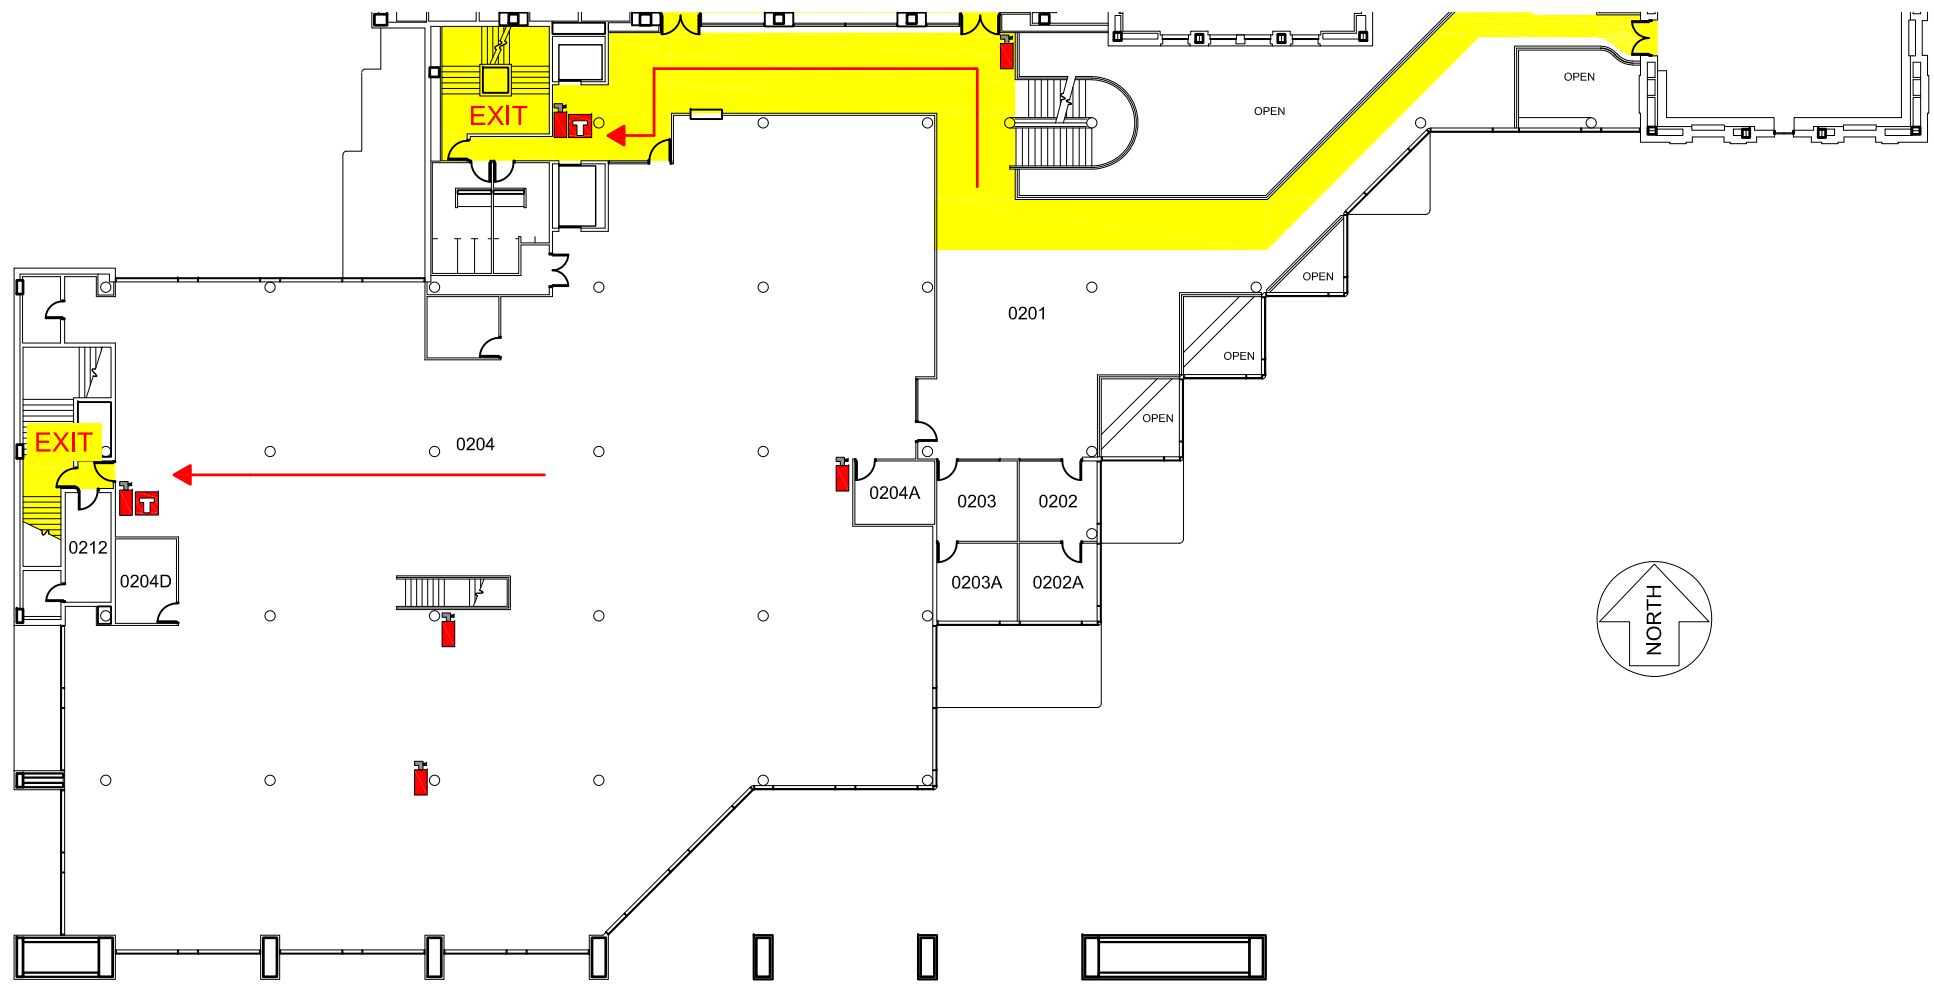

Parks Library - Second Floor (South) | Emergency Map

 Fire Extinguisher
  Fire Alarm
 EXIT Emergency Exit
  Exit Route

EMERGENCY RESPONSE GUIDE

EMERGENCY CONTACT INFORMATION

Familiarize yourself with the **Emergency Response Guide**
ehs.iastate.edu/prep/erg

**CALL 911
 FOR ALL EMERGENCIES**

AED located on 1st and 3rd Floor

Severe Weather Shelter on Ground Floor

Evacuation Meeting Place :
 Assemble in the grass lot south of the building following evacuation.