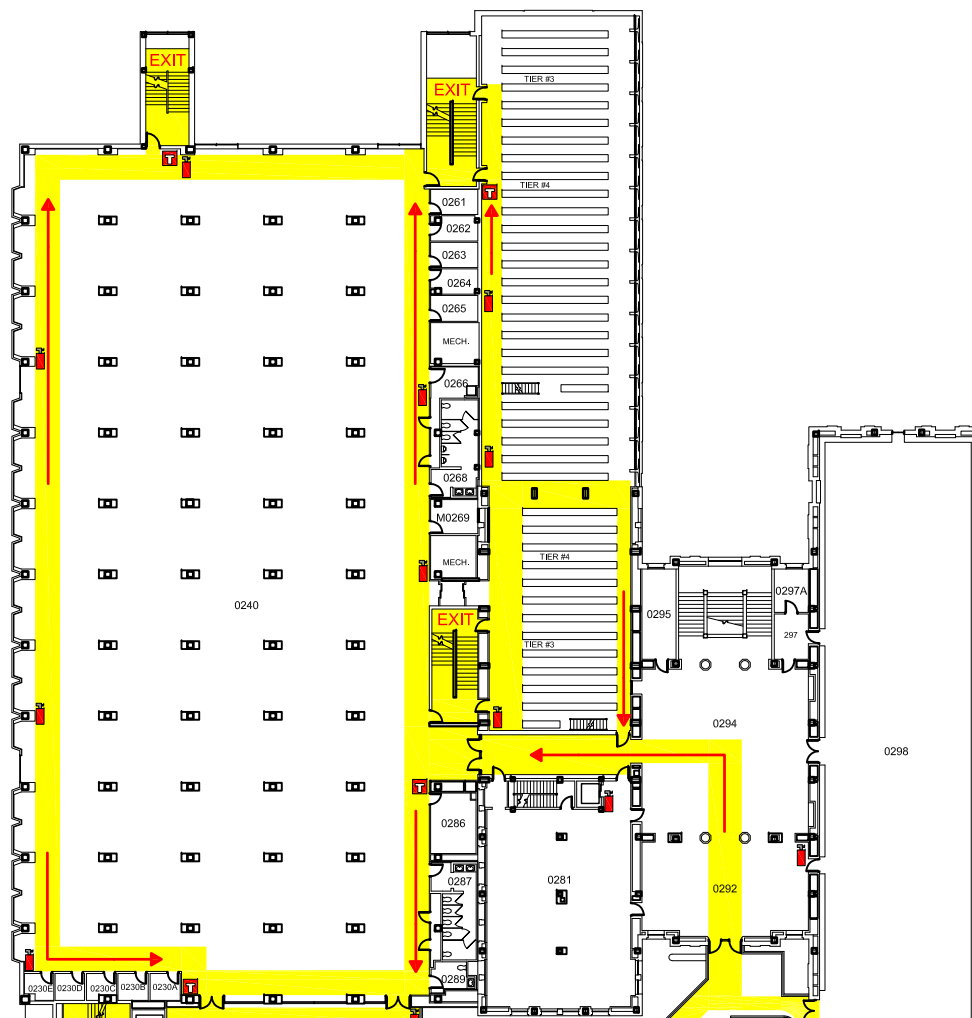

Parks Library - Second Floor (North) | Emergency Map

 Fire Extinguisher
  Fire Alarm
 EXIT Emergency Exit
  Exit Route

EMERGENCY RESPONSE GUIDE

A
 B
 C
 D
 E

EMERGENCY CONTACT INFORMATION

Familiarize yourself with the **Emergency Response Guide**
ehs.iastate.edu/prep/erg

**CALL 911
 FOR ALL EMERGENCIES**

AED located on 1st and 3rd Floor

Severe Weather Shelter on Ground Floor

Evacuation Meeting Place :
 Assemble in the grass lot south of the building following evacuation.