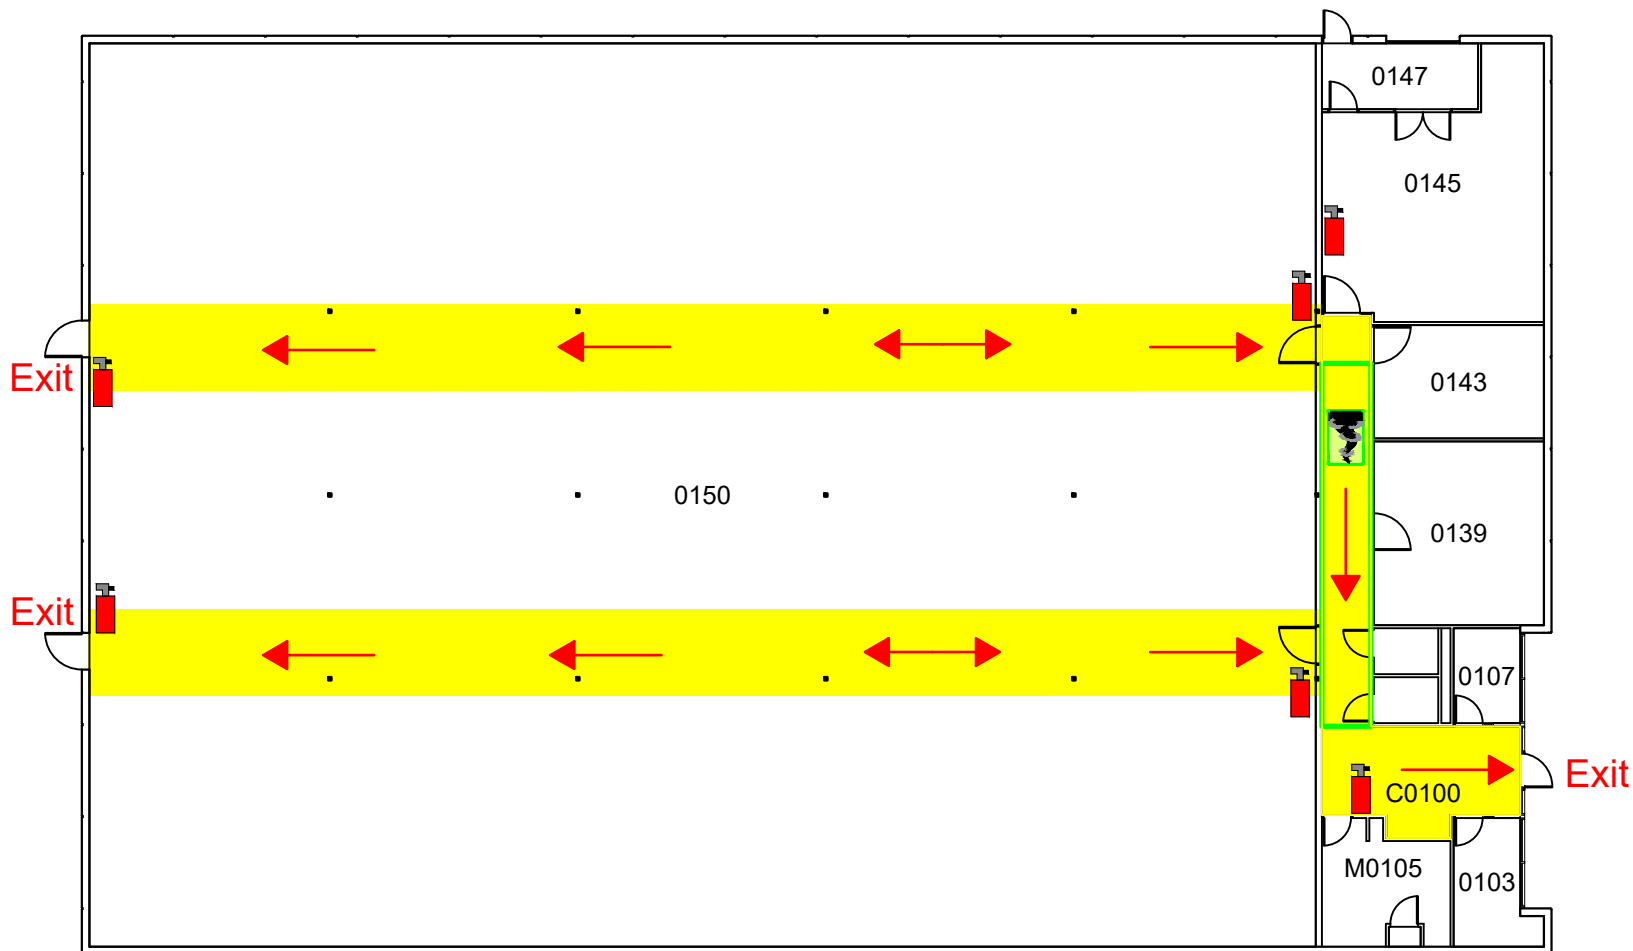

Library Storage Facility | Emergency Map

Fire Extinguisher

Fire Alarm

Severe Weather Shelter

EXIT

Emergency Exit

Exit Route

EMERGENCY RESPONSE GUIDE

Familiarize yourself with the
Emergency Response Guide
ehs.iastate.edu/prep/erg

**CALL 911
FOR ALL EMERGENCIES**

**Severe Weather Shelter
on this floor**

Evacuation Meeting Place :
Parking lot directly east of building