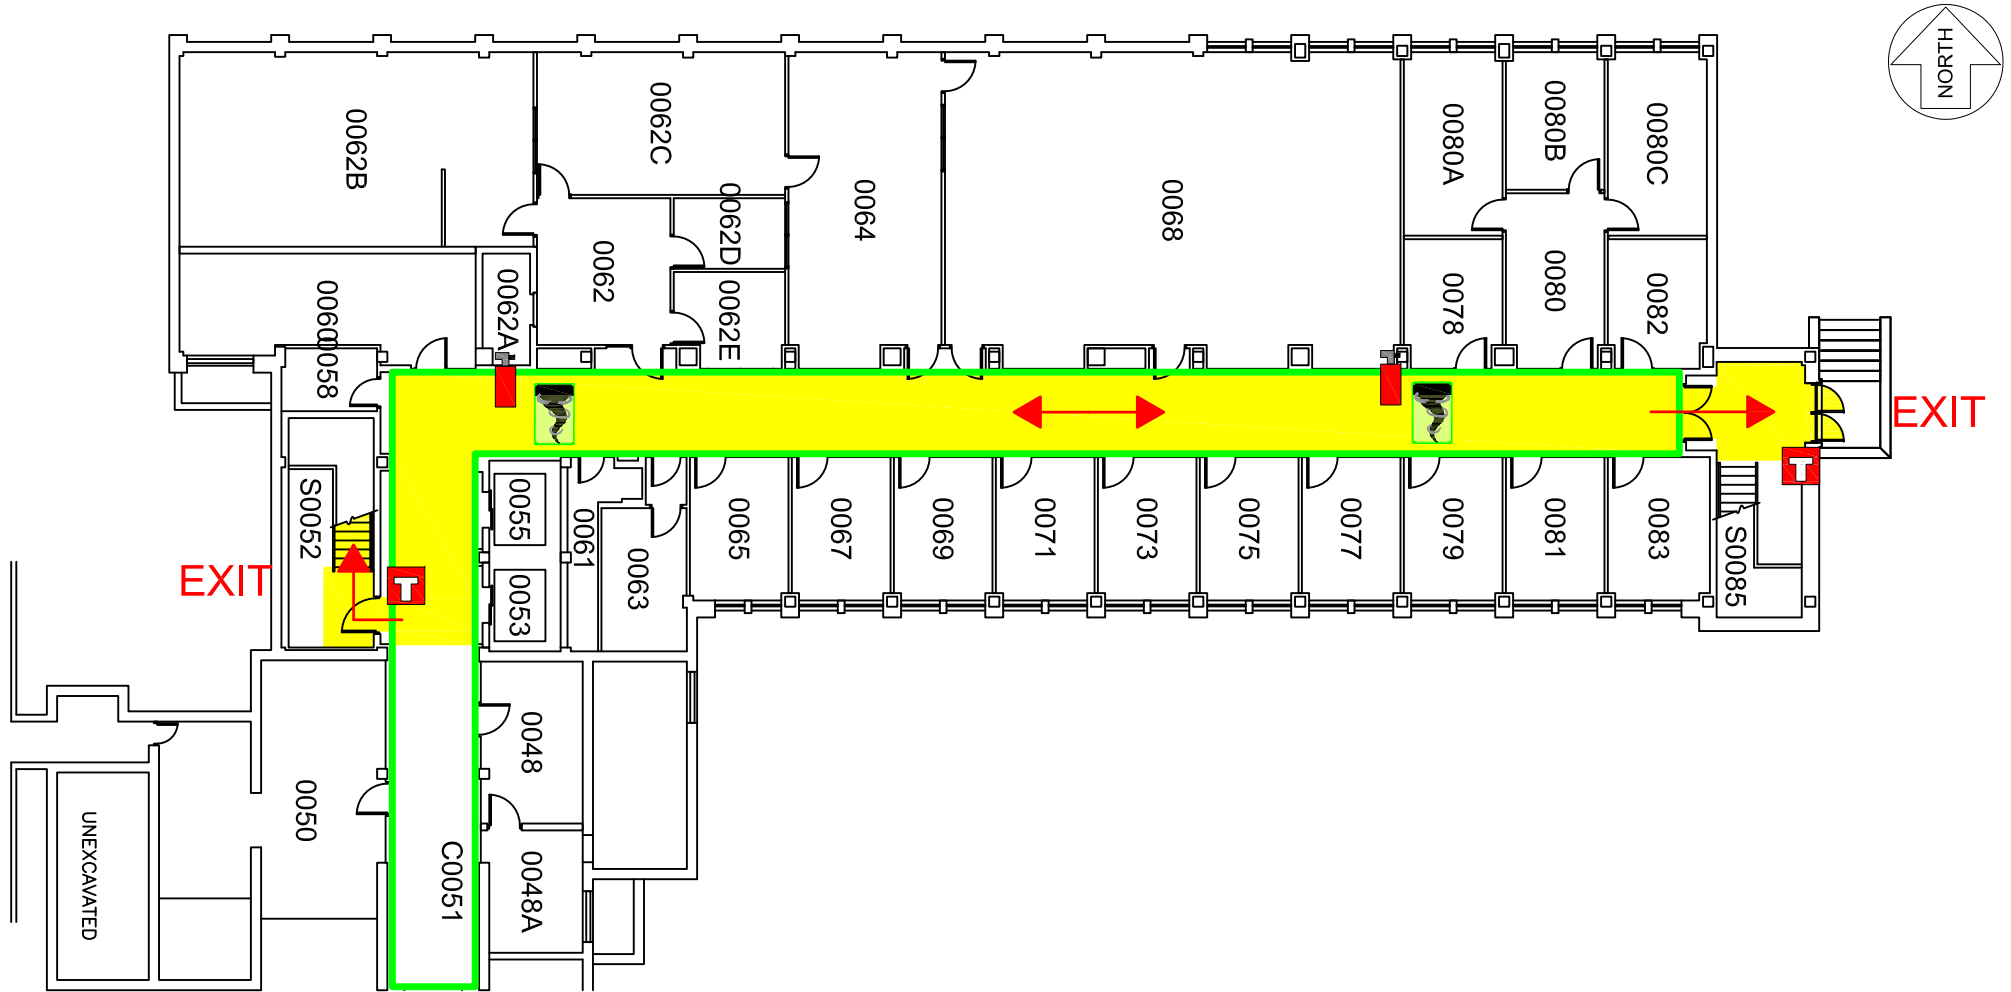

Heady Hall - Ground Floor | Emergency Map

Fire Extinguisher

Fire Alarm

Severe Weather Shelter

AED

EXIT

Emergency Exit

Exit Route

EMERGENCY RESPONSE GUIDE

EMERGENCY CONTACT INFORMATION

Familiarize yourself with the
Emergency Response Guide
ehs.iastate.edu/prep/erg

**CALL 911
FOR ALL EMERGENCIES**

AED on 1st Floor

Severe Weather Shelter
on Ground Floor

Evacuation Meeting Place :

Meet by the sculpture South of Ross
Hall and East of Curtiss Hall