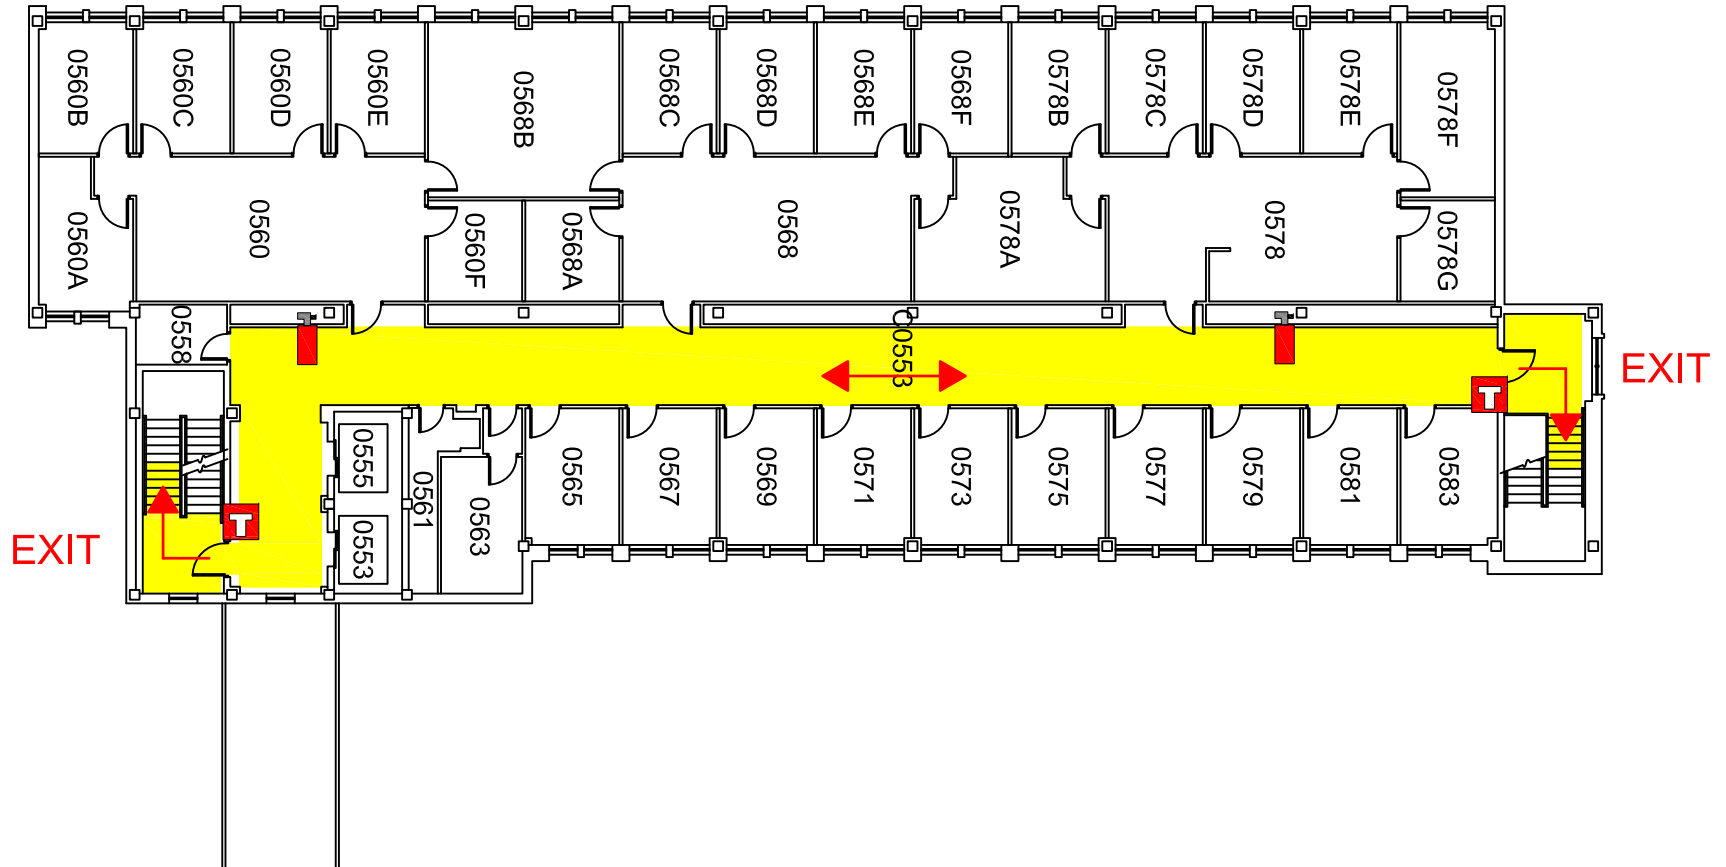

# Heady Hall - Fifth Floor | Emergency Map

Fire Extinguisher

Fire Alarm

Severe Weather Shelter

AED

**EXIT**

Emergency Exit

Exit Route

## EMERGENCY RESPONSE GUIDE

1	1	1	1
2	2	2	2
3	3	3	3
4	4	4	4
5	5	5	5
6	6	6	6
7	7	7	7
8	8	8	8
9	9	9	9
10	10	10	10
11	11	11	11
12	12	12	12
13	13	13	13
14	14	14	14
15	15	15	15
16	16	16	16
17	17	17	17
18	18	18	18
19	19	19	19
20	20	20	20

Severe Weather Shelter  
 on Ground Floor

**Evacuation Meeting Place :**

Meet by the sculpture South of Ross  
 Hall and East of Curtiss Hall