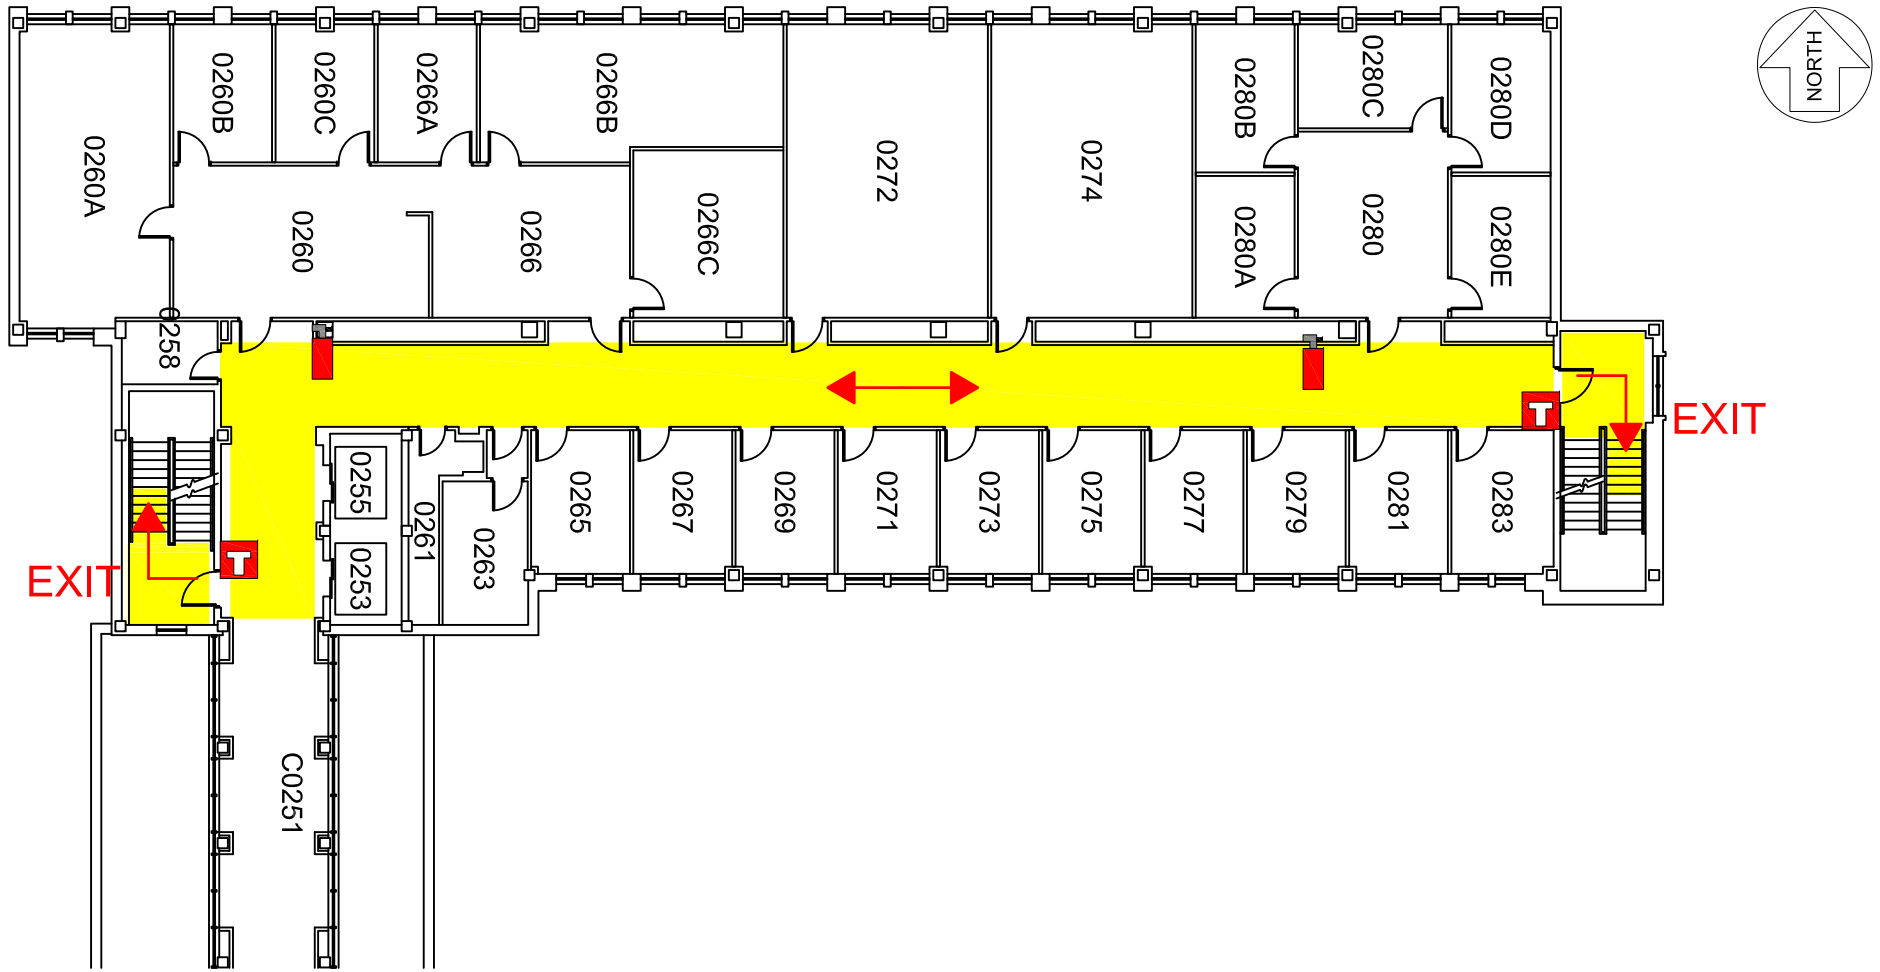

Heady Hall - Second Floor | Emergency Map

 Fire Extinguisher
  Fire Alarm
  Severe Weather Shelter
  AED
 EXIT Emergency Exit
  Exit Route

EMERGENCY RESPONSE GUIDE

EMERGENCY CONTACT INFORMATION

Familiarize yourself with the **Emergency Response Guide**
ehs.iastate.edu/prep/erg

**CALL 911
 FOR ALL EMERGENCIES**

AED on 1st Floor

**Severe Weather Shelter
 on Ground Floor**

Evacuation Meeting Place :

Meet by the sculpture South of Ross Hall and East of Curtiss Hall