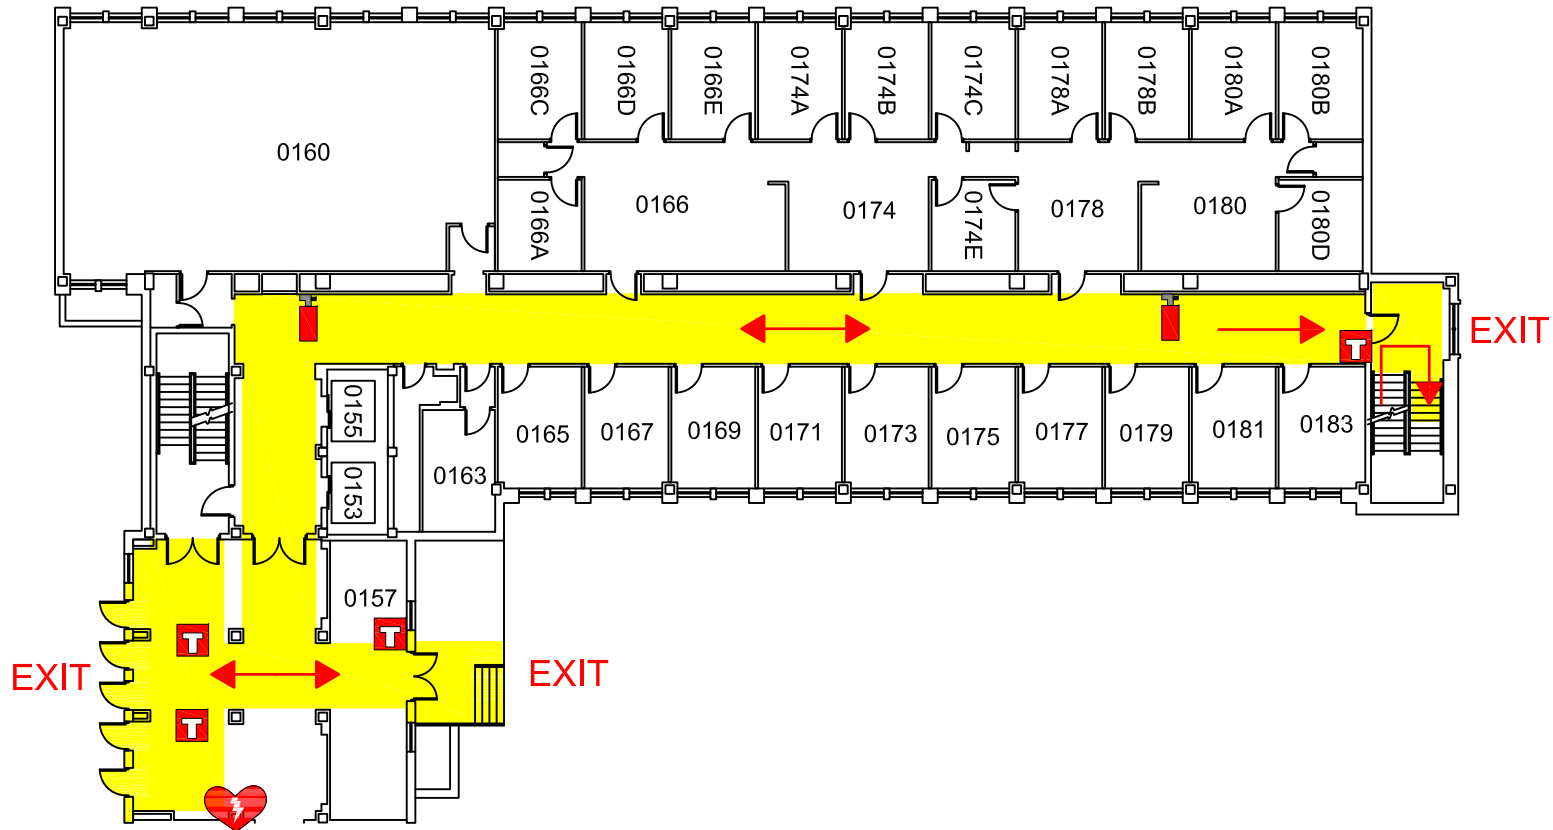

# Heady Hall First Floor | Emergency Map

Fire Extinguisher

Fire Alarm

Severe Weather Shelter

AED

**EXIT**

Emergency Exit

Exit Route

AED on 1st Floor

Severe Weather Shelter  
on Ground Floor

**Evacuation Meeting Place :**

Meet by the sculpture South of Ross  
Hall and East of Curtiss Hall.