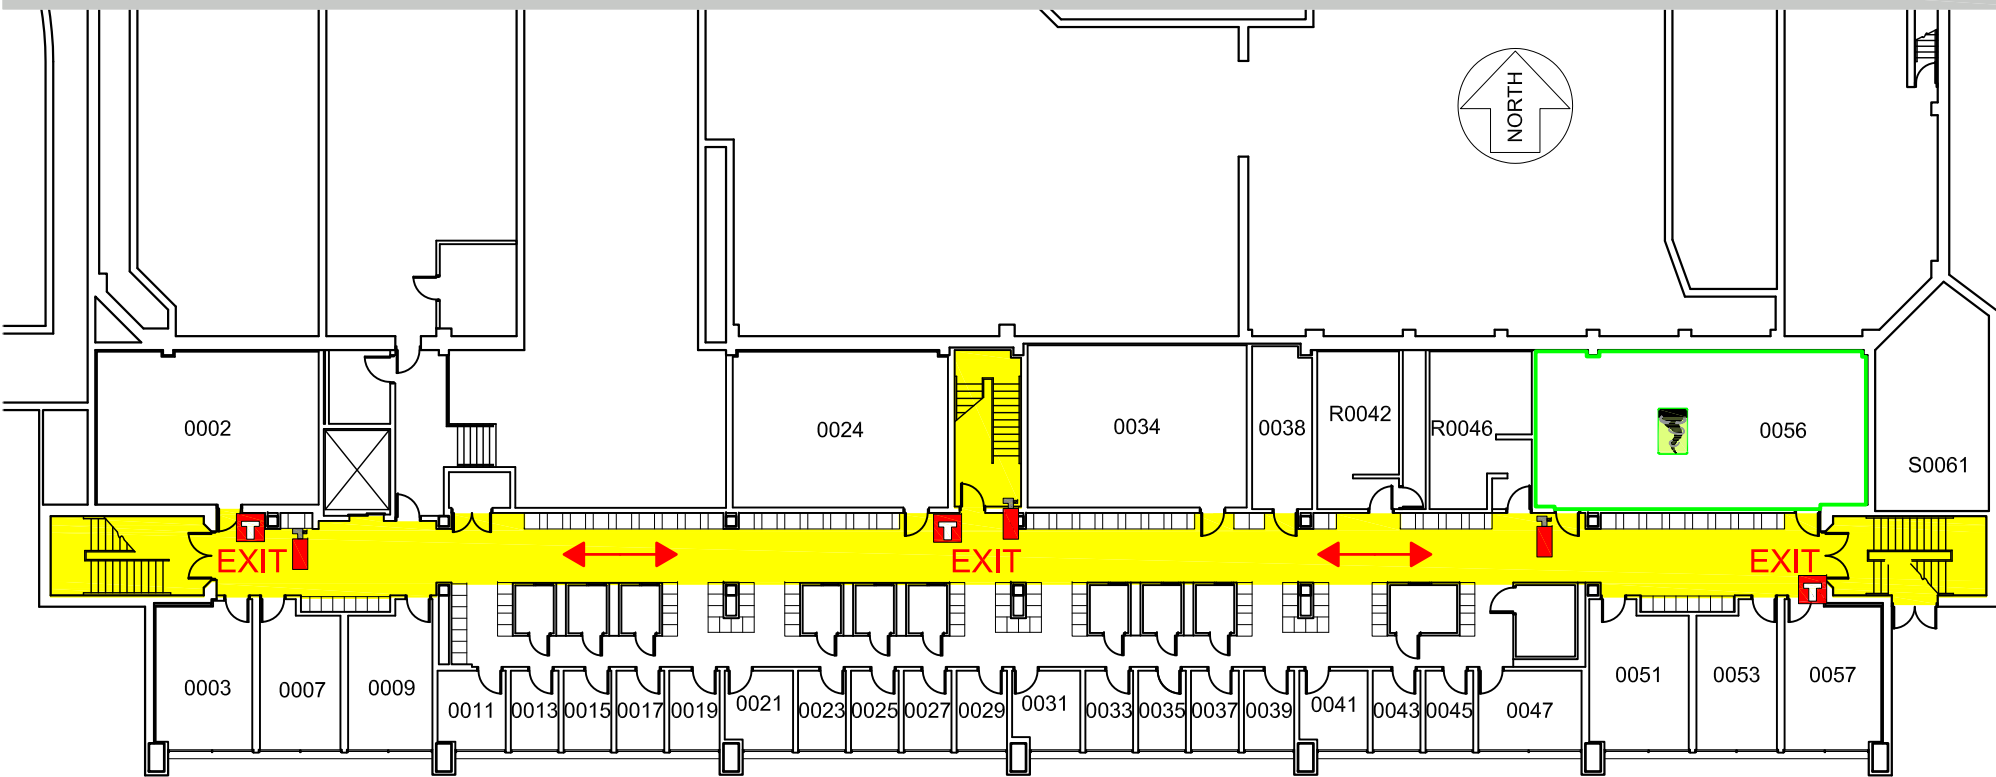

Simon Estes Music Hall - Ground Floor | Emergency Map

 Fire Extinguisher
  Fire Alarm
  Severe Weather Shelter
  AED
 EXIT Emergency Exit
  Exit Route

EMERGENCY RESPONSE GUIDE

EMERGENCY CONTACT INFORMATION

Familiarize yourself with the **Emergency Response Guide**
ehs.iastate.edu/prep/erg

CALL 911 FOR ALL EMERGENCIES

 **AED on 1st Floor**

 **Evacuation Meeting Place :**
 Grassy area Northeast of the building.