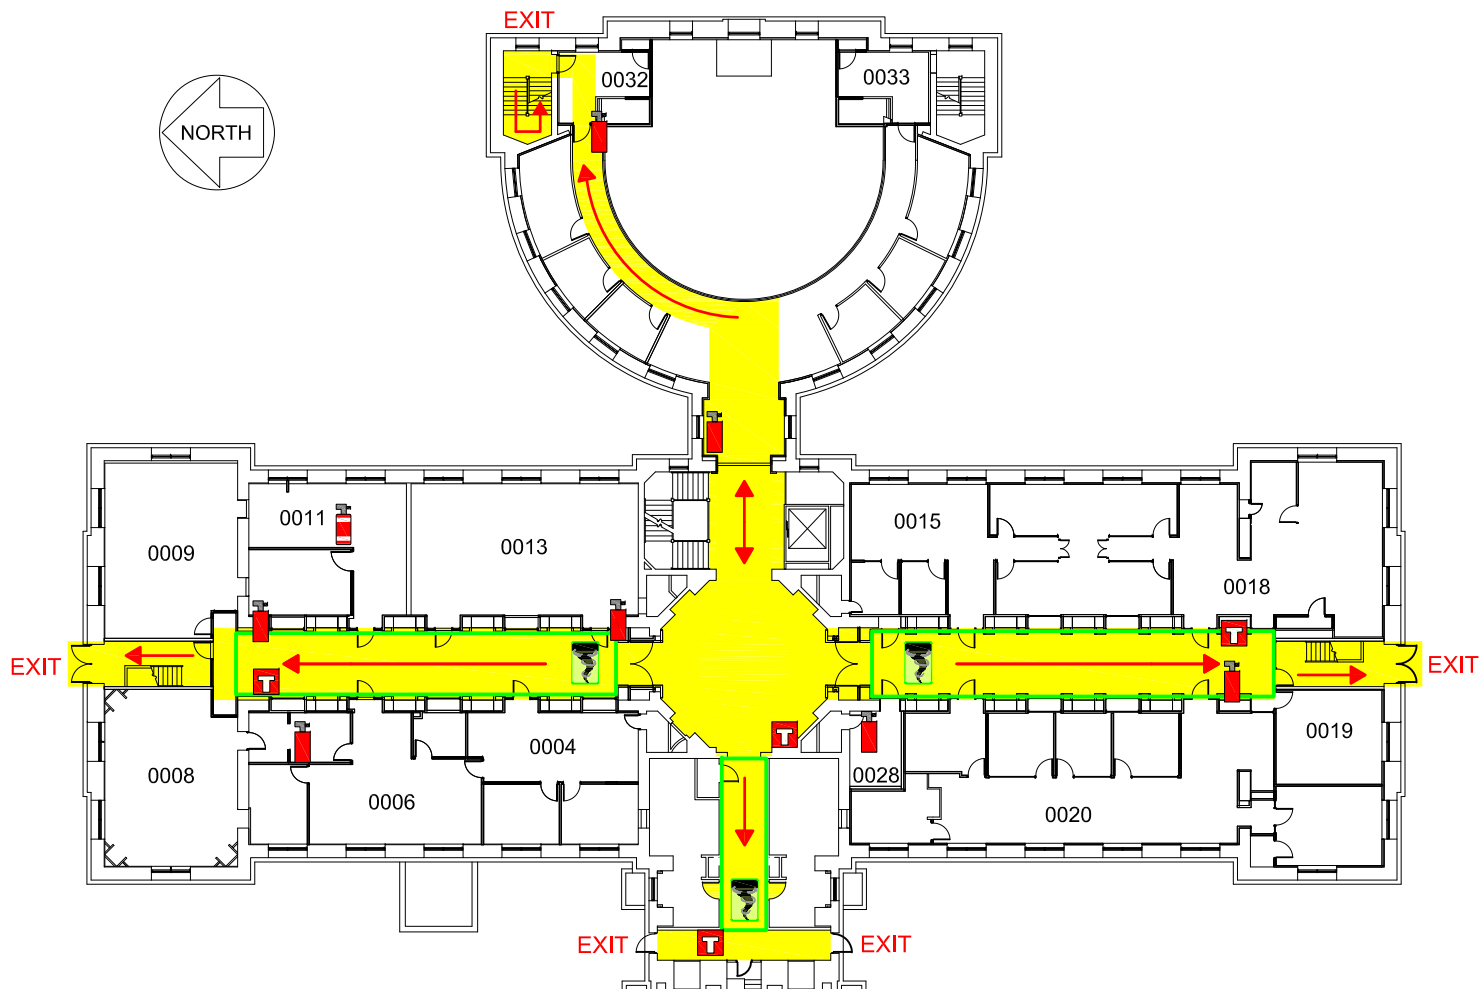

Curtiss Hall - Ground Floor | Emergency Map

 Fire Extinguisher
  Severe Weather Shelter
  Fire Alarm
 EXIT Emergency Exit
  Exit Route

EMERGENCY RESPONSE GUIDE

A
 B
 C
 D
 E

EMERGENCY CONTACT INFORMATION

Familiarize yourself with the **Emergency Response Guide**
ehs.iastate.edu/prep/erg

CALL 911 FOR ALL EMERGENCIES

AED located on 1st

Evacuation Meeting Place :
 Assemble in the grass west of the building following evacuation.