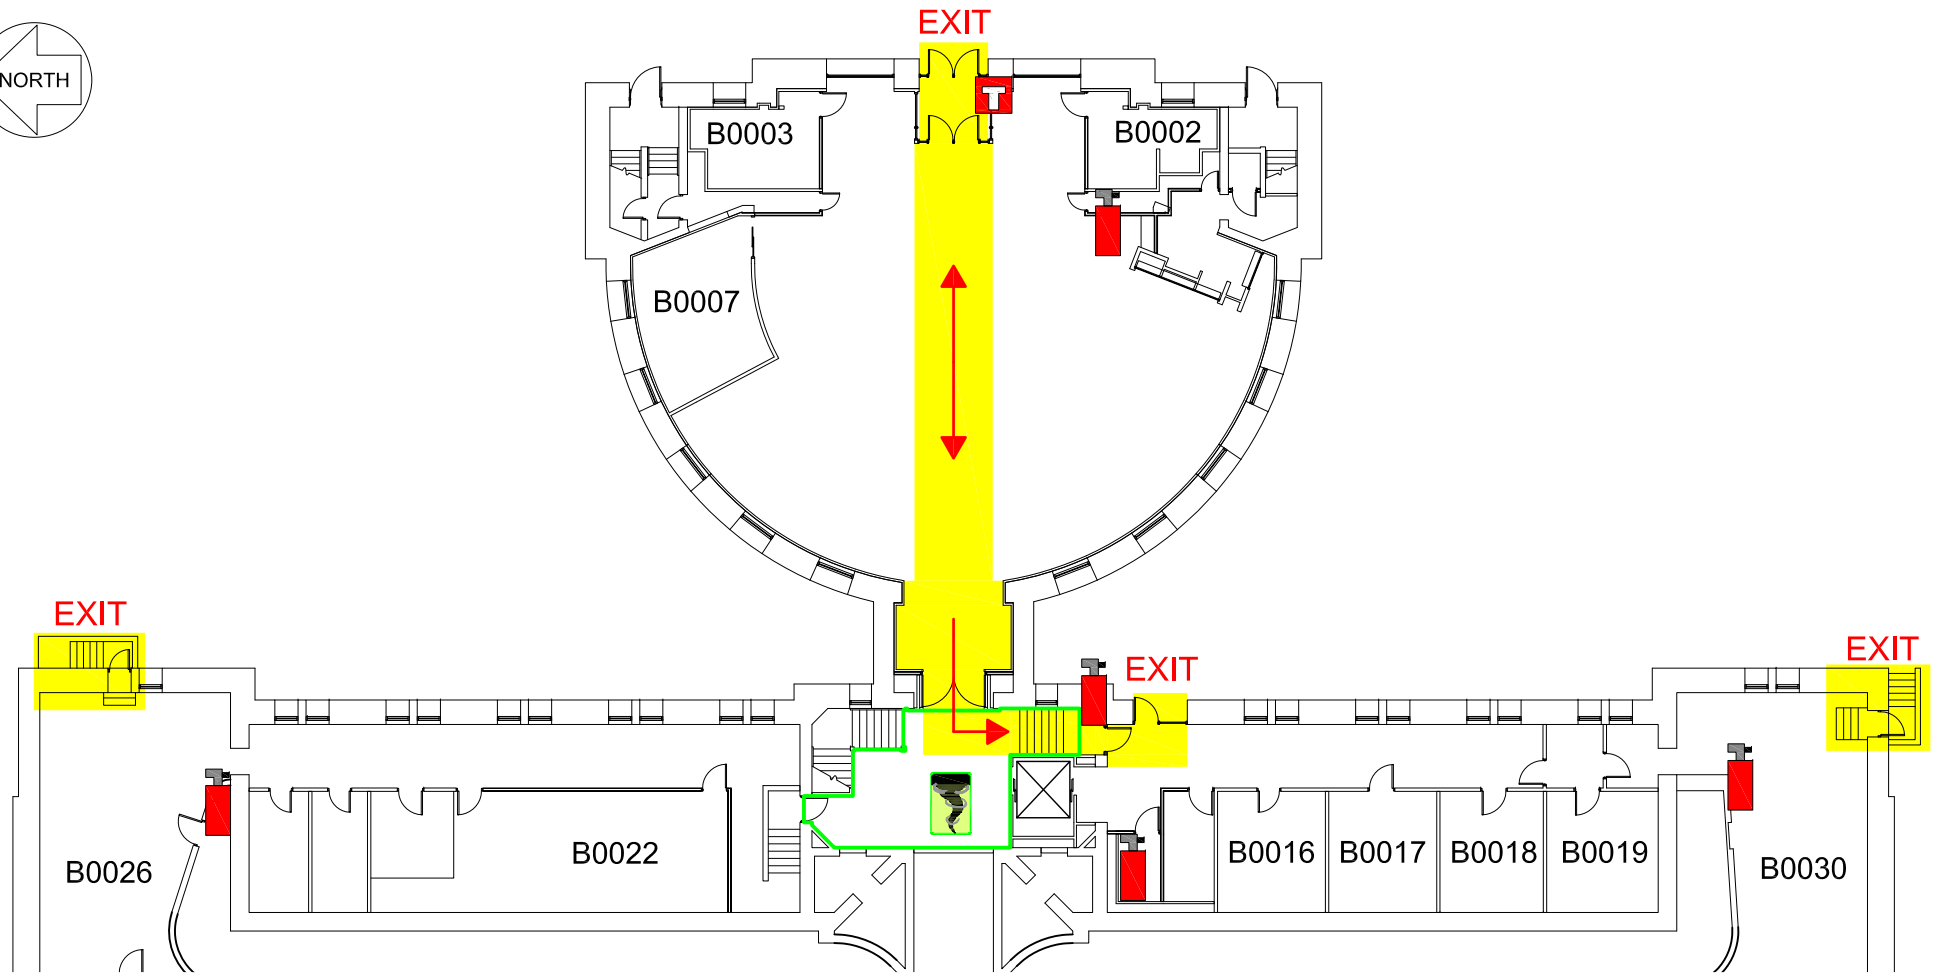

Curtiss Hall - Basement | Emergency Map

Fire Extinguisher

Severe Weather Shelter

Fire Alarm

EXIT

Emergency Exit

Exit Route

EMERGENCY RESPONSE GUIDE

...
EMERGENCY CONTACT INFORMATION			...

Familiarize yourself with the **Emergency Response Guide**
ehs.iastate.edu/prep/erg

CALL 911 FOR ALL EMERGENCIES

AED located on 1st

Evacuation Meeting Place :
 Assemble in the grass west of the building following evacuation.