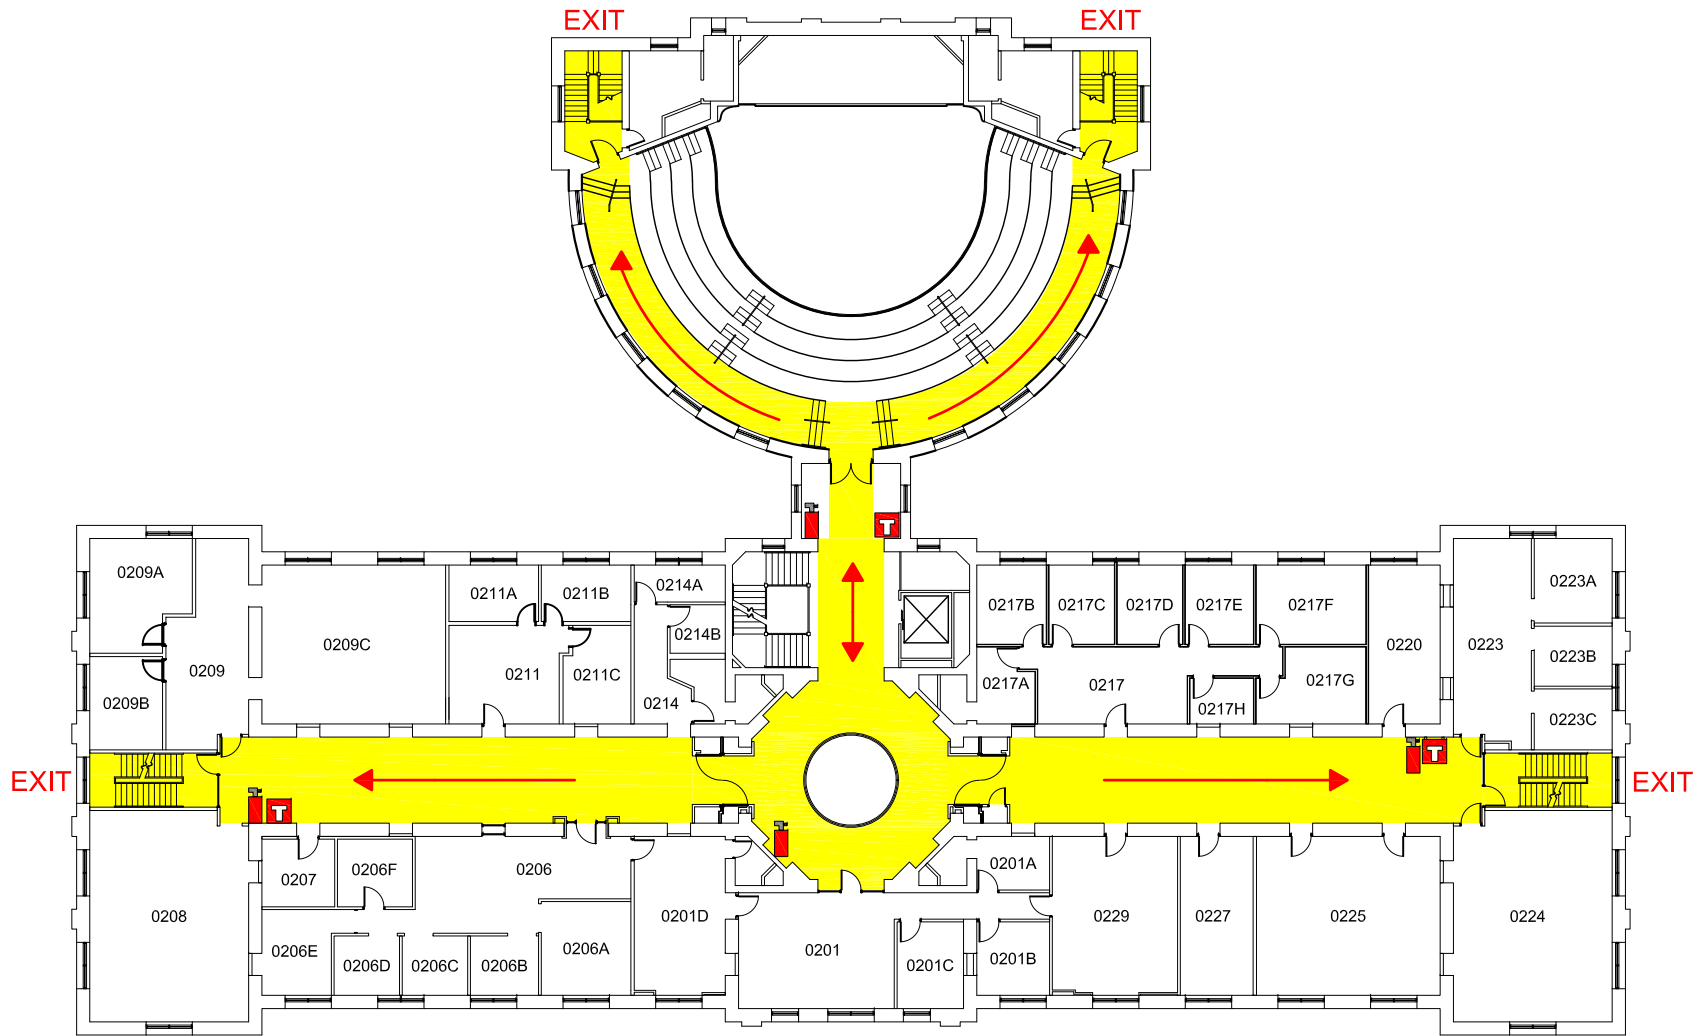

Curtiss Hall - Second Floor | Emergency Map

Fire Extinguisher

Fire Alarm

EXIT

Emergency Exit

Exit Route

EMERGENCY RESPONSE GUIDE

1	1	1	1
2	2	2	2
3	3	3	3
4	4	4	4
5	5	5	5
6	6	6	6
7	7	7	7
8	8	8	8
9	9	9	9
10	10	10	10
EMERGENCY CONTACT INFORMATION			

Familiarize yourself with the
Emergency Response Guide
ehs.iastate.edu/prep/erg

**CALL 911
FOR ALL EMERGENCIES**

AED on 1st and 3rd Floor

**Severe Weather Shelter in
Basement**

Evacuation Meeting Place :
Assemble in the grass west of the
building following evacuation.