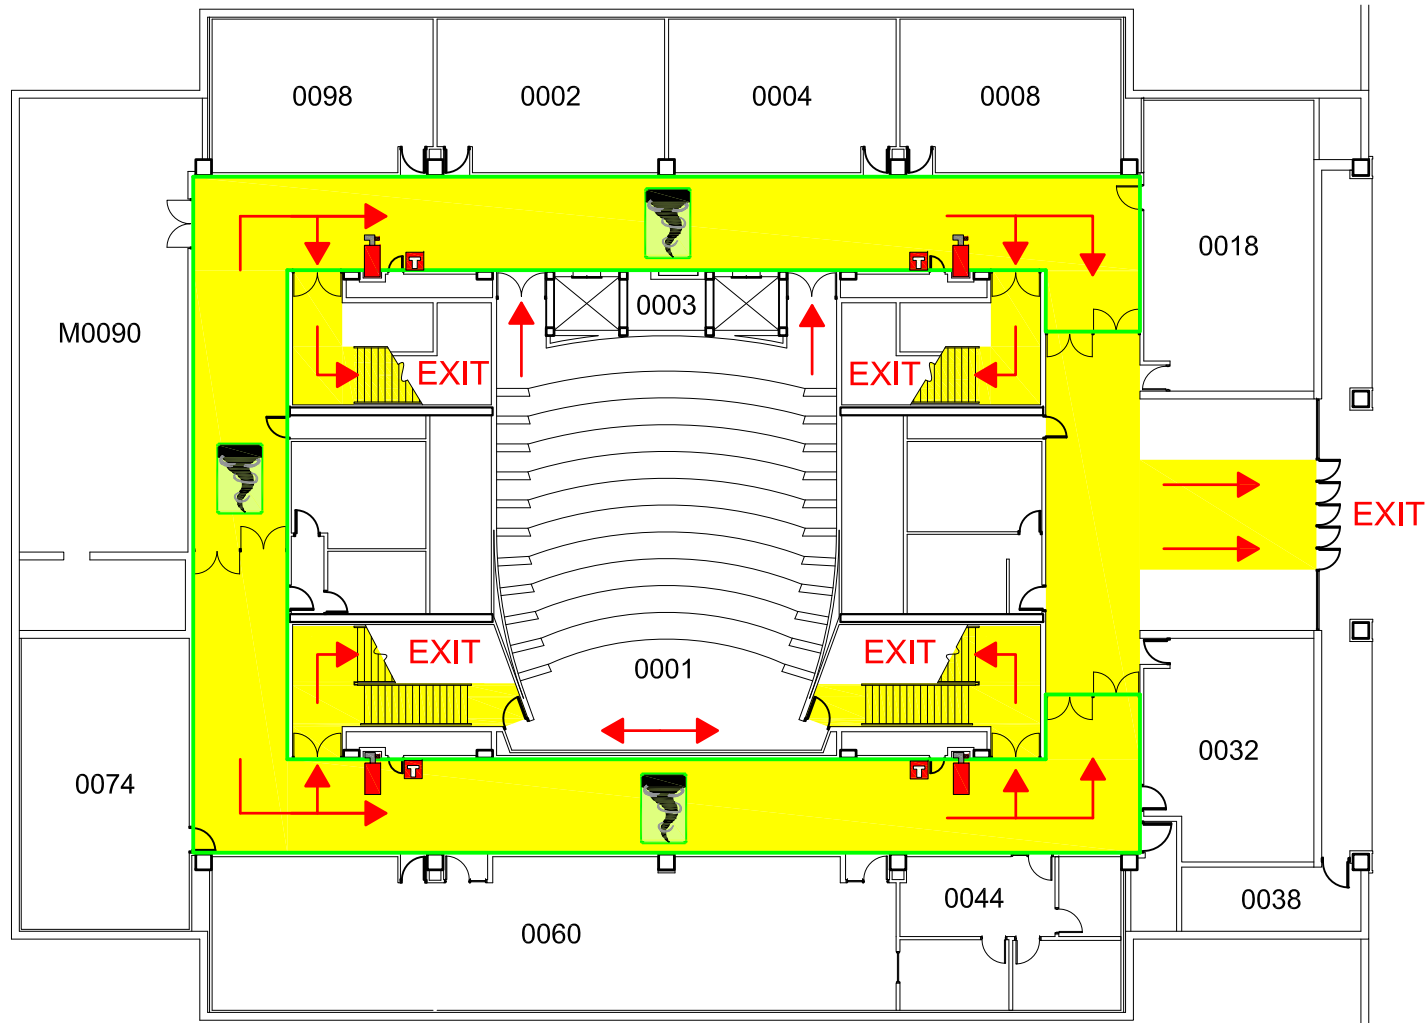

Carver Hall - Ground Floor | Emergency Map

Fire Extinguisher

Severe Weather Shelter

Fire Alarm

EXIT

Emergency Exit

Exit Route

EMERGENCY RESPONSE GUIDE

EMERGENCY CONTACT INFORMATION

Familiarize yourself with the
Emergency Response Guide
ehs.iastate.edu/prep/erg

**CALL 911
FOR ALL EMERGENCIES**

AED located on 1st Floor

Evacuation Meeting Place :

Assemble in the grass lot west of
Beardshear Hall following evacuation.