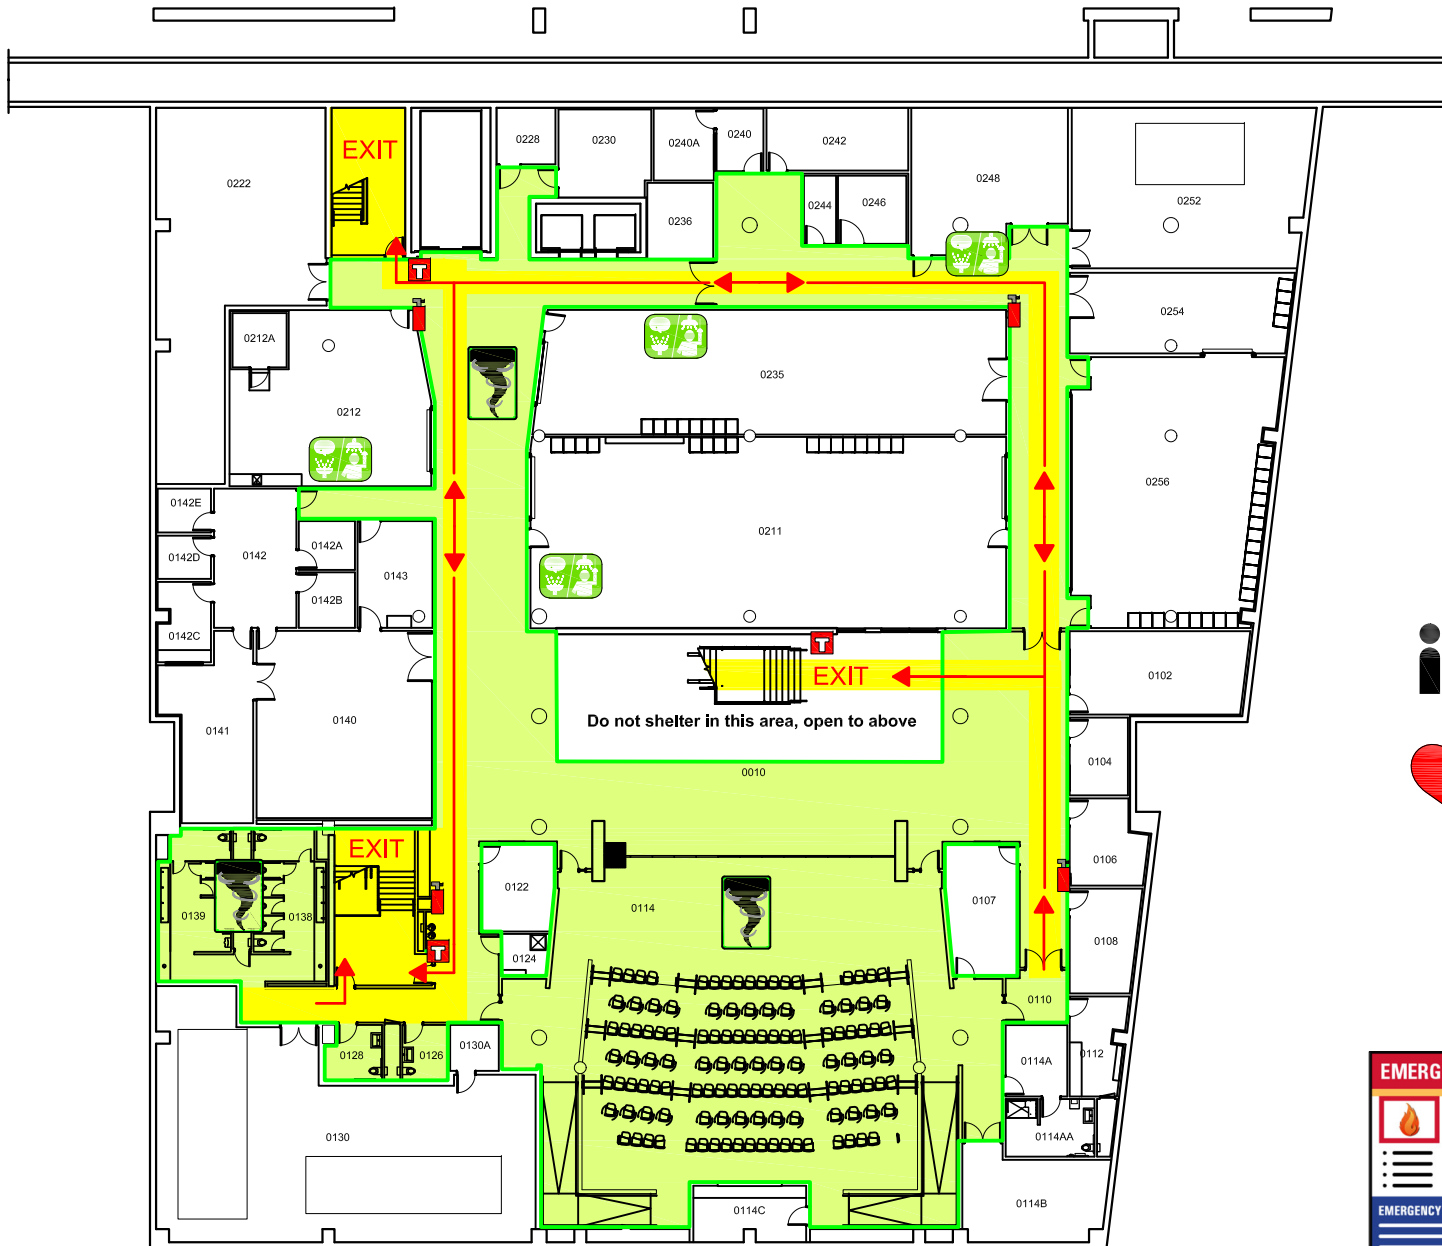

Student Innovation Center - Basement Floor | Emergency Map

 Fire Extinguisher
  Fire Alarm
  Severe Weather Shelter
  EXIT Emergency Exit
  Exit Route
  Safety Shower / Eyewash

Evacuation Meeting Place :
Meet near the Marston Water Tower

AEDs on 1st and 3rd Floors

EMERGENCY RESPONSE GUIDE

			
EMERGENCY CONTACT INFORMATION			

Familiarize yourself with the **Emergency Response Guide**
ehs.iastate.edu/prep/erg

**CALL 911
FOR ALL EMERGENCIES**