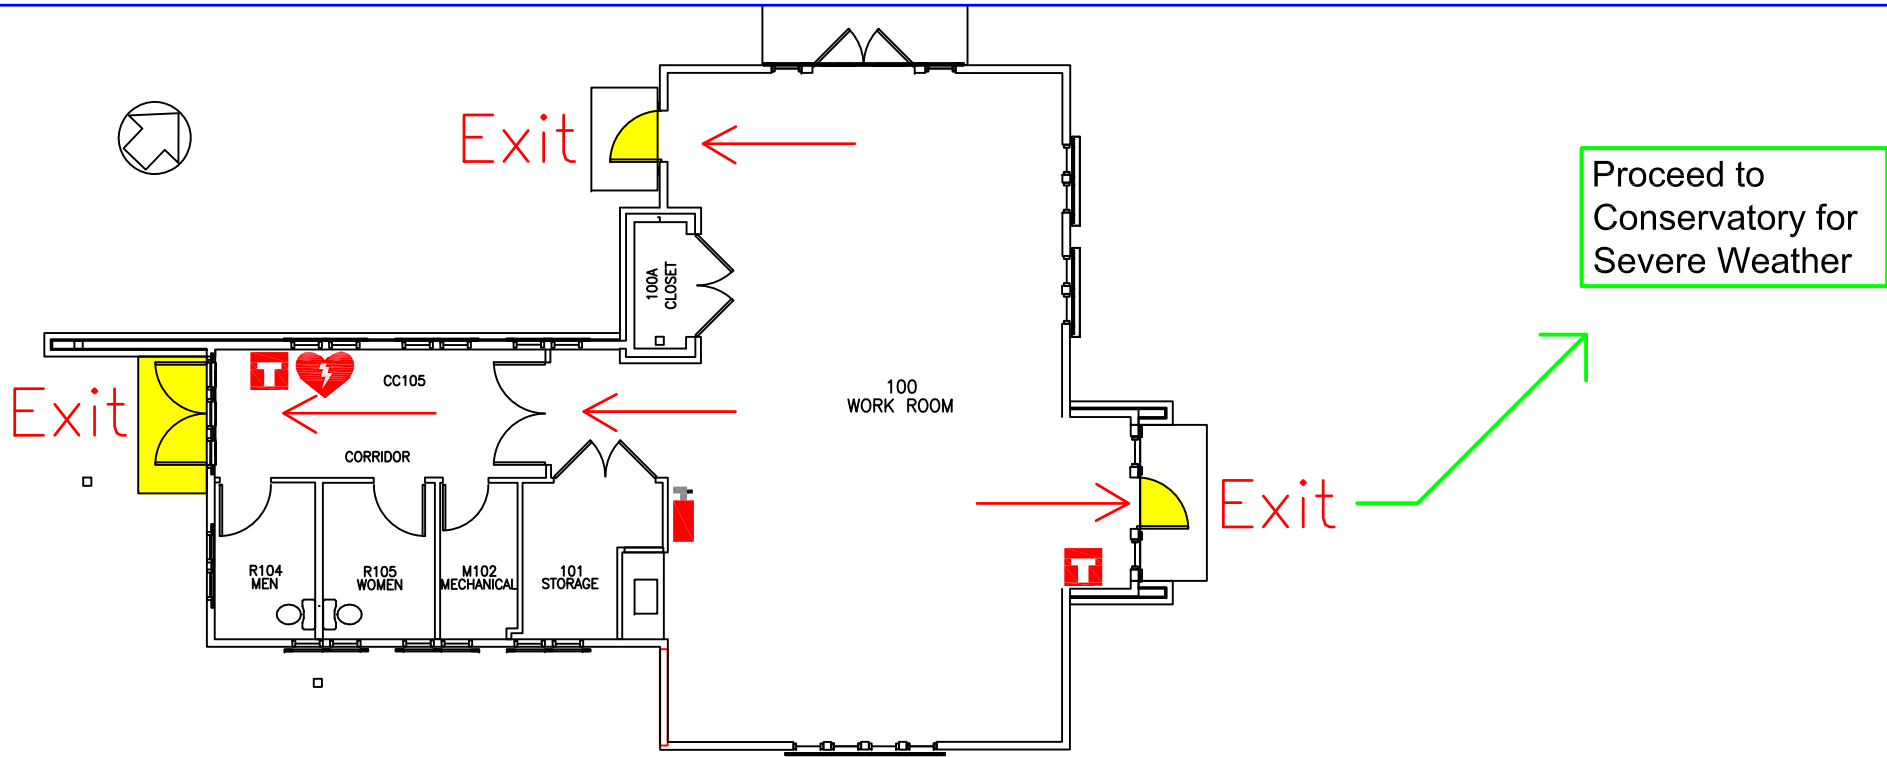

Reiman Gardens Hunziker House Emergency Map

Key

-  Exit
-  Fire Extinguisher

Exit Direction

Severe Weather Shelter Direction

AED / Defibrillator

Severe Weather

- In the event of severe weather, proceed an internal room on a lower floor in the Conservatory Complex

Evacuation Guidelines

- Exit in a calm and orderly fashion. Once you have evacuated to a safe location immediately call 911.
- Assist injured personnel, if time permits, and make sure all doors are closed and hazardous work operations are shut down as you exit the building.
- Help any physically impaired individuals in need of assistance.
- **Meeting Place :**
In the event of an evacuation, please proceed to the Conservatory Complex