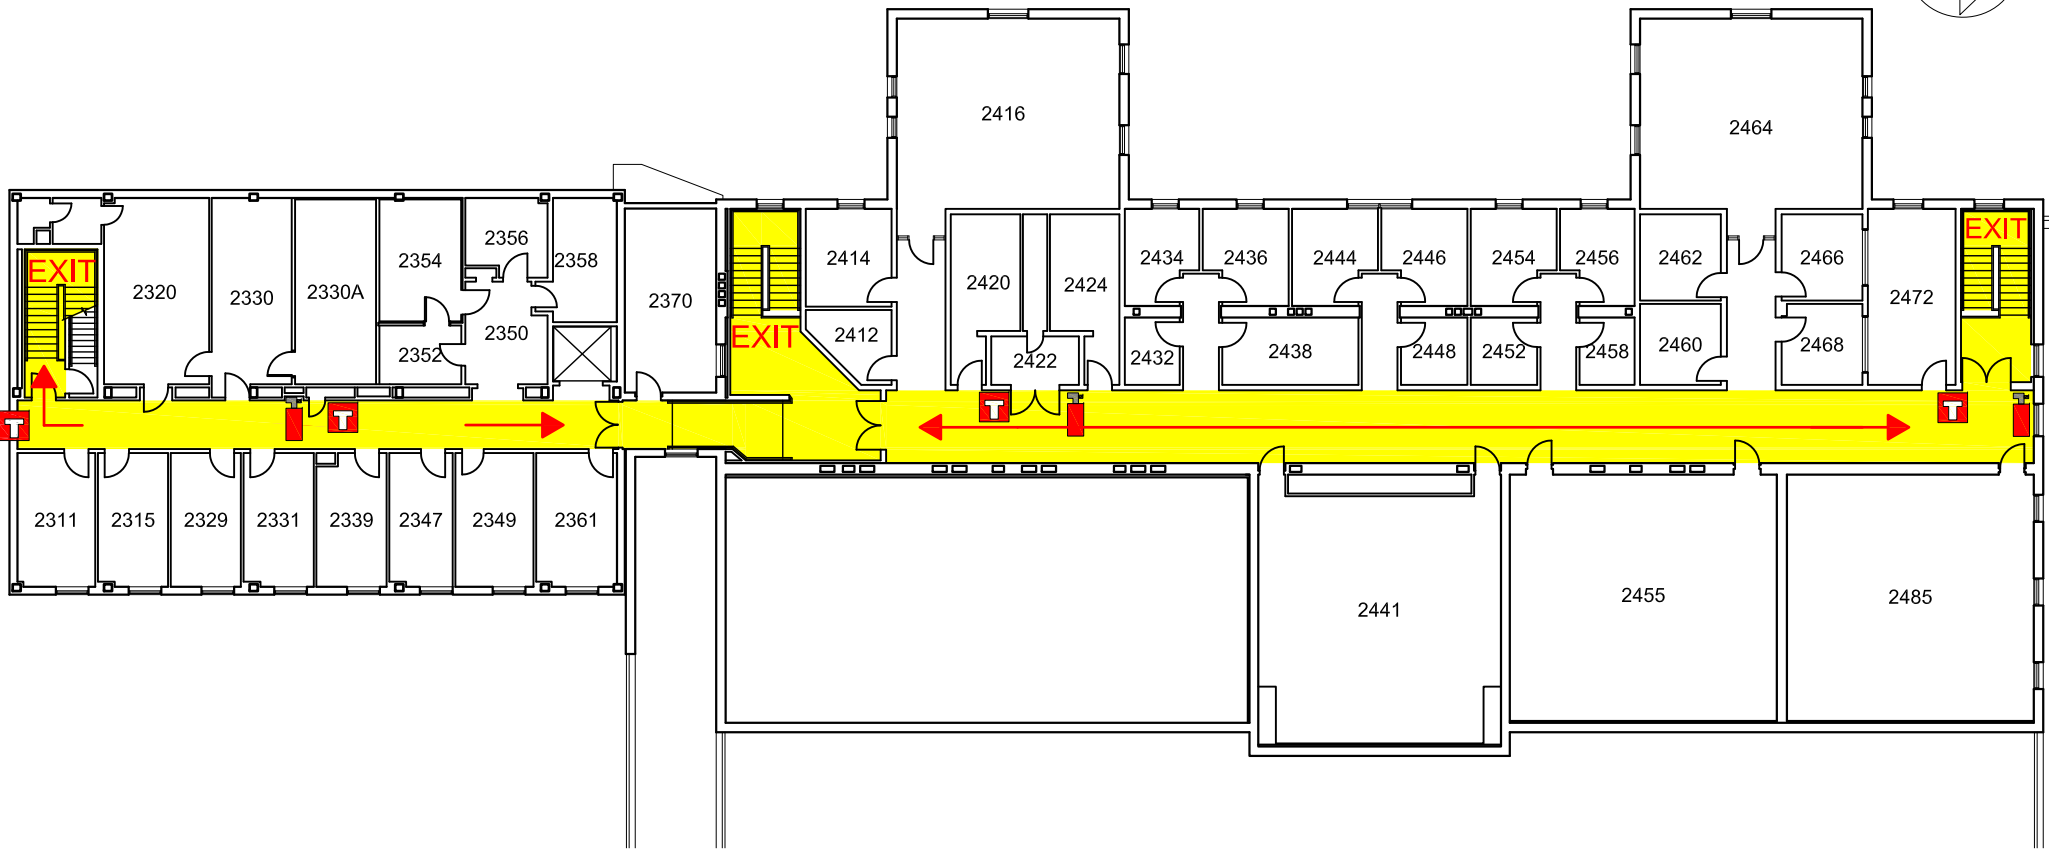

Lagomarcino Hall - Second Floor | Emergency Map

Fire Extinguisher

Fire Alarm

EXIT

Emergency Exit

Exit Route

EMERGENCY RESPONSE GUIDE

EMERGENCY CONTACT INFORMATION

Familiarize yourself with the **Emergency Response Guide**
ehs.iastate.edu/prep/erg

**CALL 911
 FOR ALL EMERGENCIES**

AED on First Floor

**Severe Weather Shelter
 in Basement**

Evacuation Meeting Place :
 Assemble in the grass area south
 of the building following evacuation.