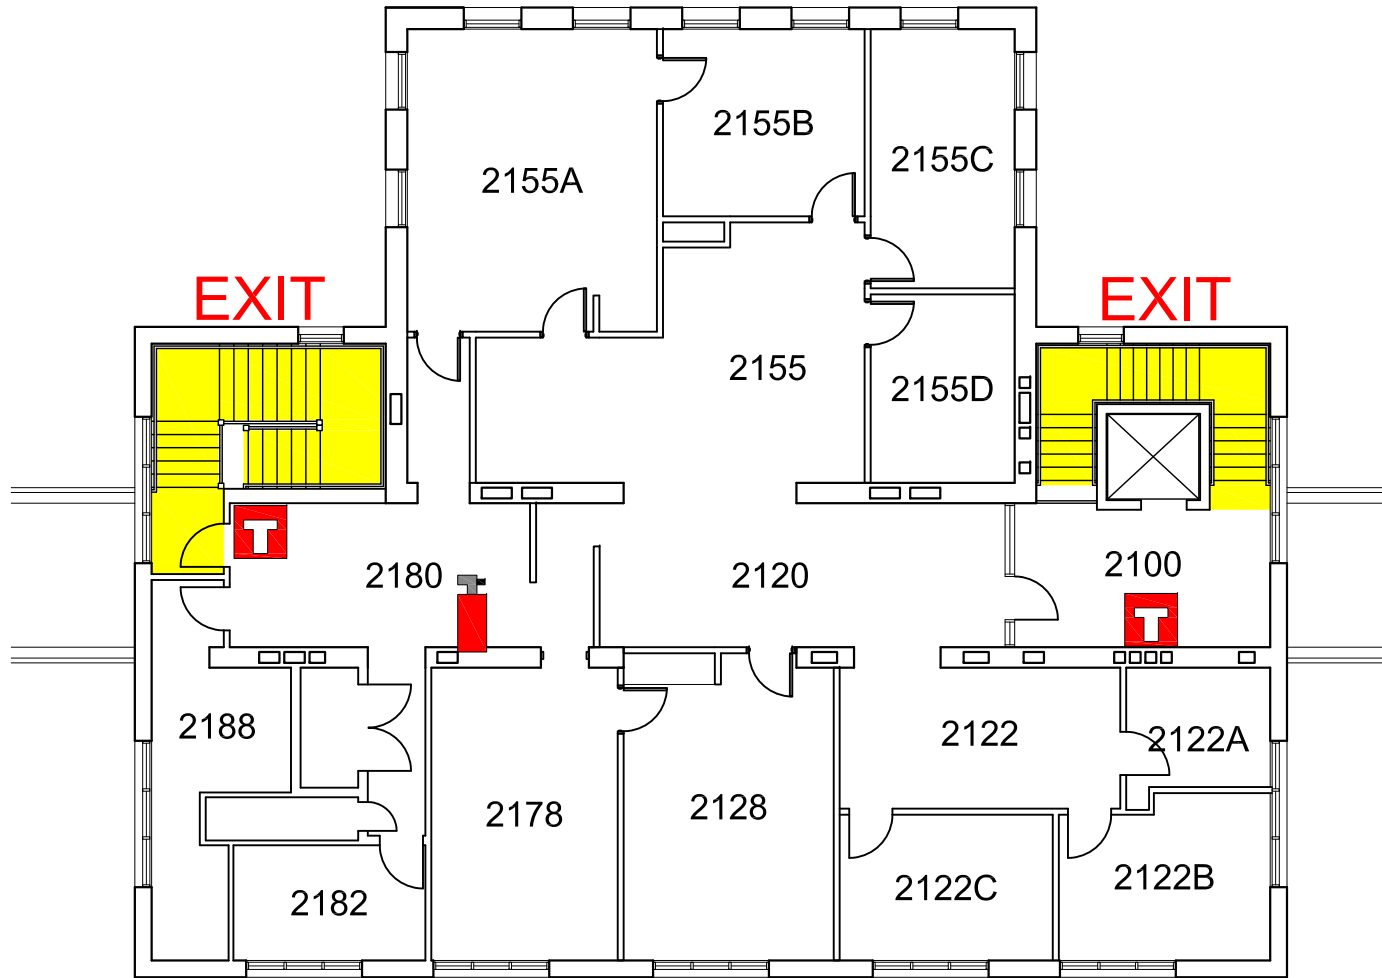

Lagomarcino Hall - Second Floor | Emergency Map

 Fire Extinguisher
  Fire Alarm
 EXIT Emergency Exit

EMERGENCY RESPONSE GUIDE

Familiarize yourself with the **Emergency Response Guide**
ehs.iastate.edu/prep/erg

**CALL 911
 FOR ALL EMERGENCIES**

AED on First Floor

**Severe Weather Shelter
 in Basement**

Evacuation Meeting Place :
 Assemble in the grass area south
 of the building following evacuation.