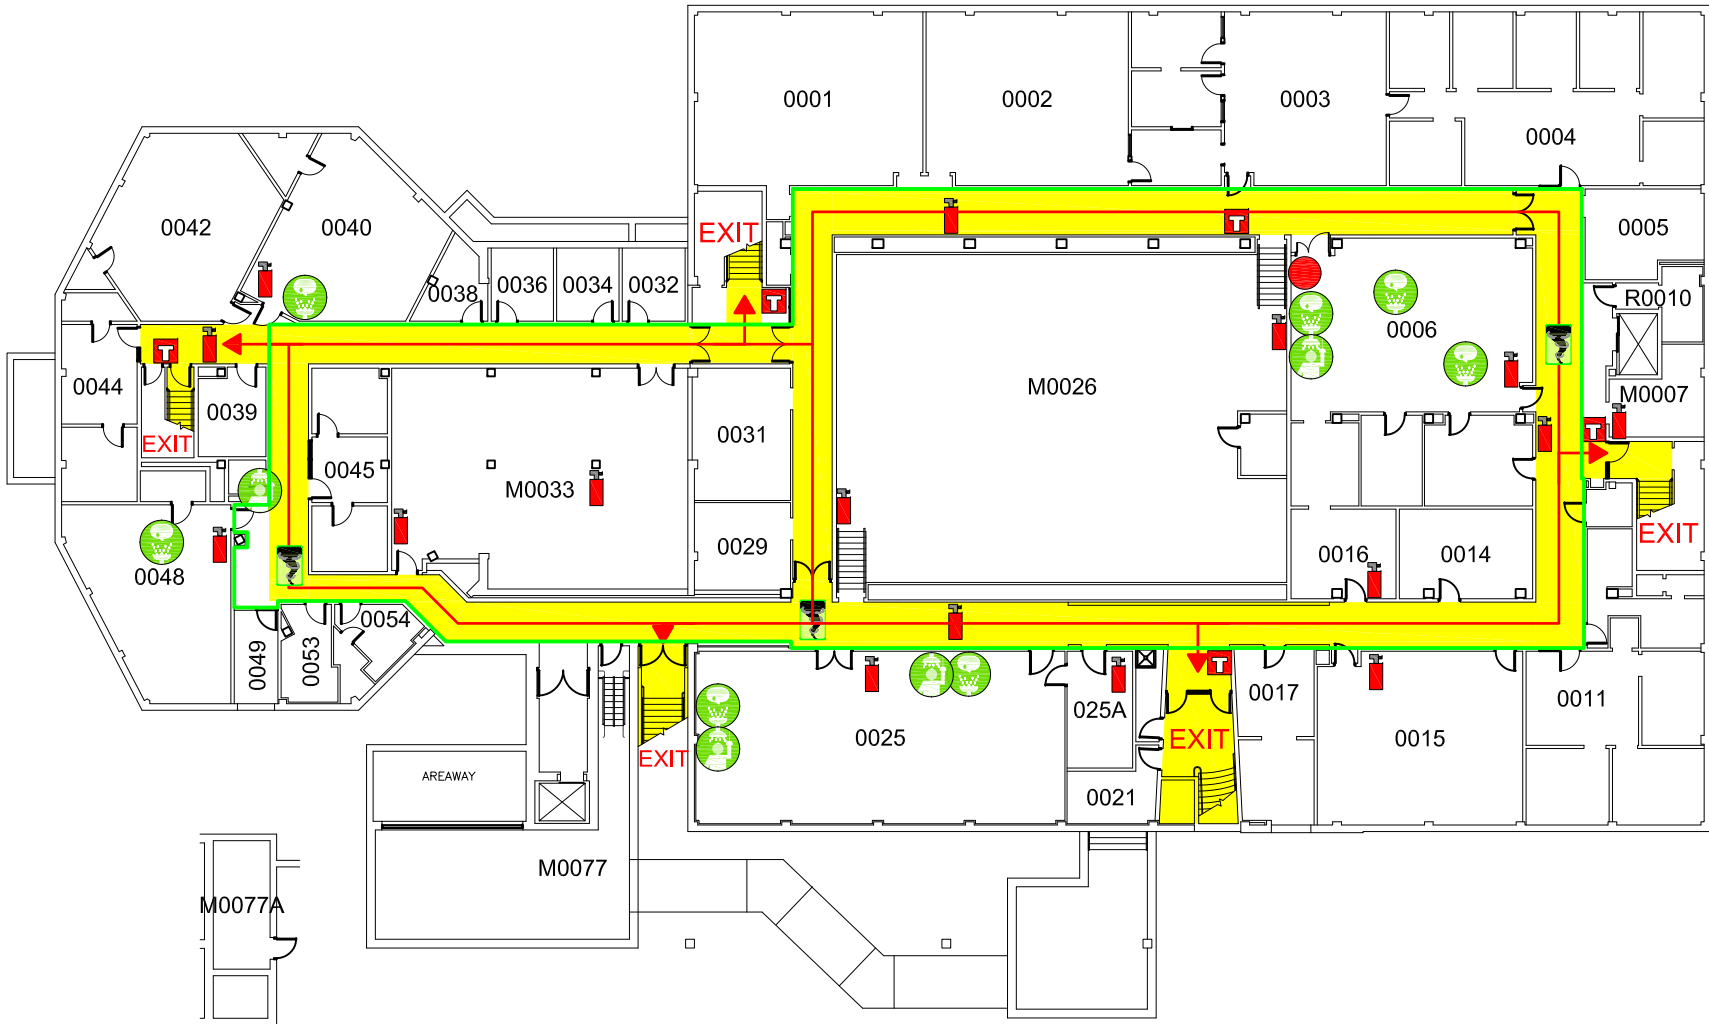

Kildee Hall - Basement | Emergency Map

 Fire Extinguisher
  Safety Shower
  Eye Wash
  Fire Alarm
  Severe Weather Shelter
 EXIT Emergency Exit
  Exit Route

EMERGENCY RESPONSE GUIDE

A
 B
 C
 D

EMERGENCY CONTACT INFORMATION

A
 B
 C
 D

Familiarize yourself with the **Emergency Response Guide**
ehs.iastate.edu/prep/erg

CALL 911 FOR ALL EMERGENCIES

AED on 1st

Evacuation Meeting Place :

Parking lot directly east of the building