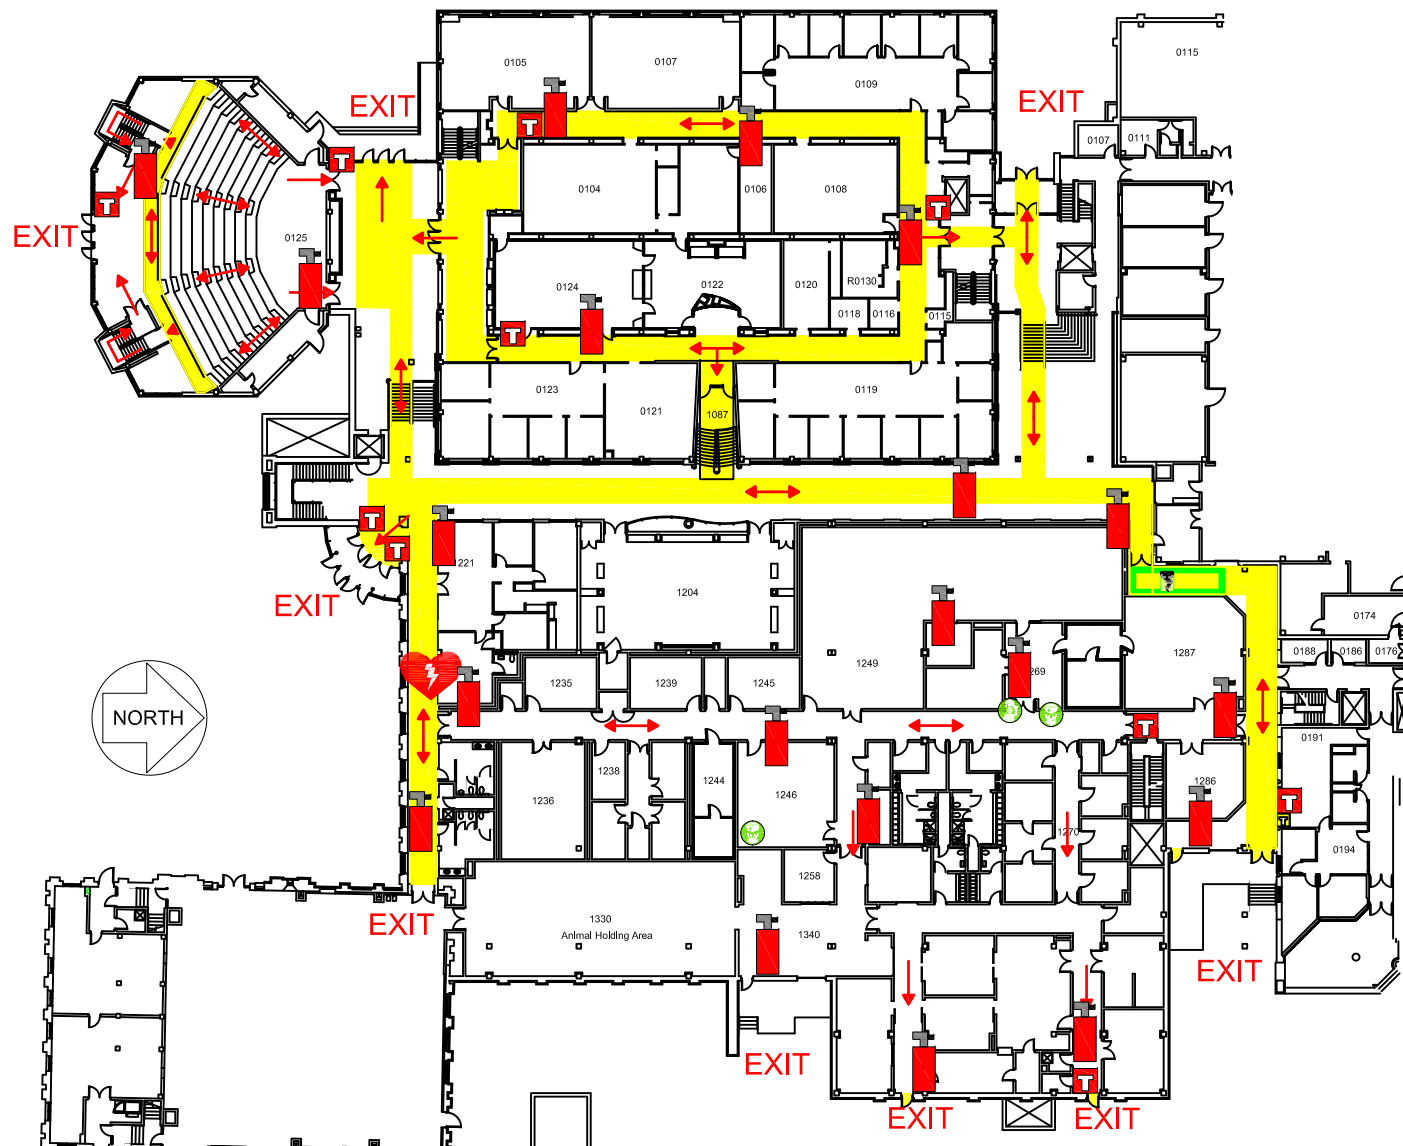

# Kildee Hall First Floor | Emergency Map

	Fire Extinguisher
	Exit Route
<b>EXIT</b>	Emergency Exit
	Severe Weather Shelter
	Safety Shower
	Eye Wash
	AED
	Fire Alarm

**EMERGENCY RESPONSE GUIDE**

EMERGENCY CONTACT INFORMATION

Familiarize yourself with the **Emergency Response Guide**  
[ehs.iastate.edu/prep/erg](https://ehs.iastate.edu/prep/erg)

**CALL 911  
 FOR ALL EMERGENCIES**

**AED on 1st**

**Severe Weather Shelter this floor and in Basement**

**Evacuation Meeting Place :**

**Parking lot directly east of the building**