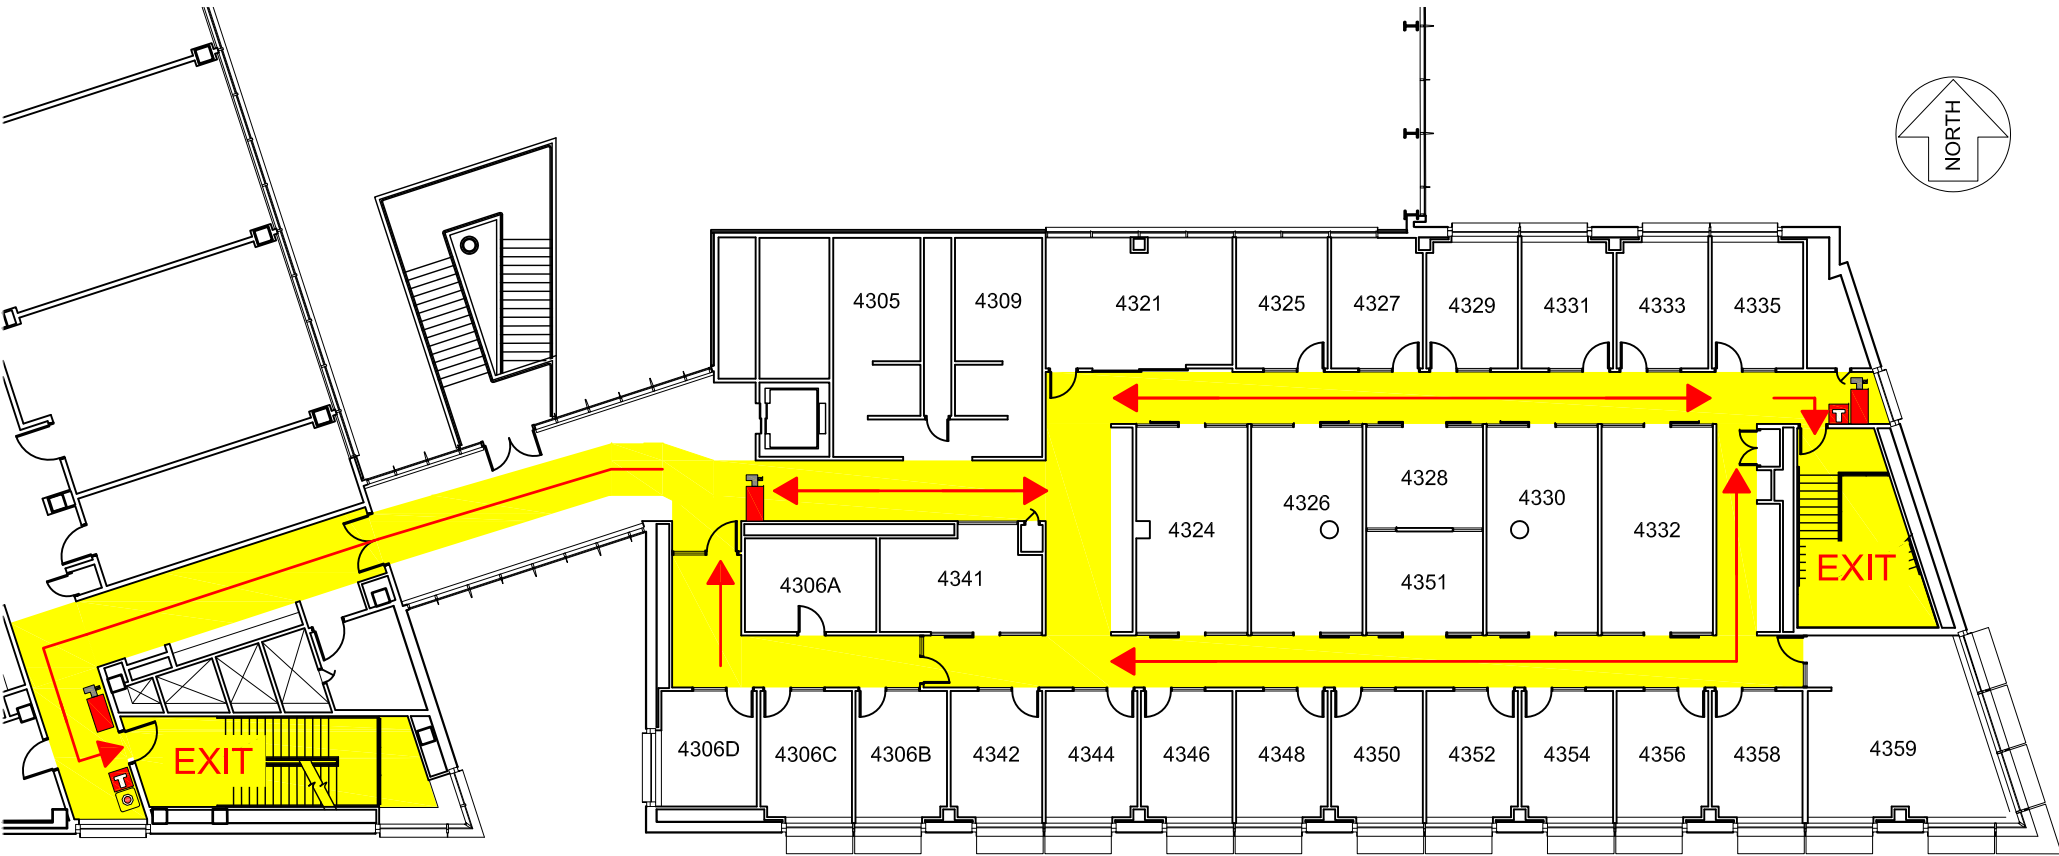

Elings Hall - Fourth Floor | Emergency Map

Fire Extinguisher

Fire Alarm

EXIT

Emergency Exit

Exit Route

EMERGENCY RESPONSE GUIDE

EMERGENCY CONTACT INFORMATION

Familiarize yourself with the **Emergency Response Guide**
ehs.iastate.edu/prep/erg

**CALL 911
 FOR ALL EMERGENCIES**

AED on 1st and 3rd floor

**Severe Weather Shelter
 in Basement**

Evacuation Meeting Place :
 Assemble in the parking lot west of
 Sukup Hall following evacuation.