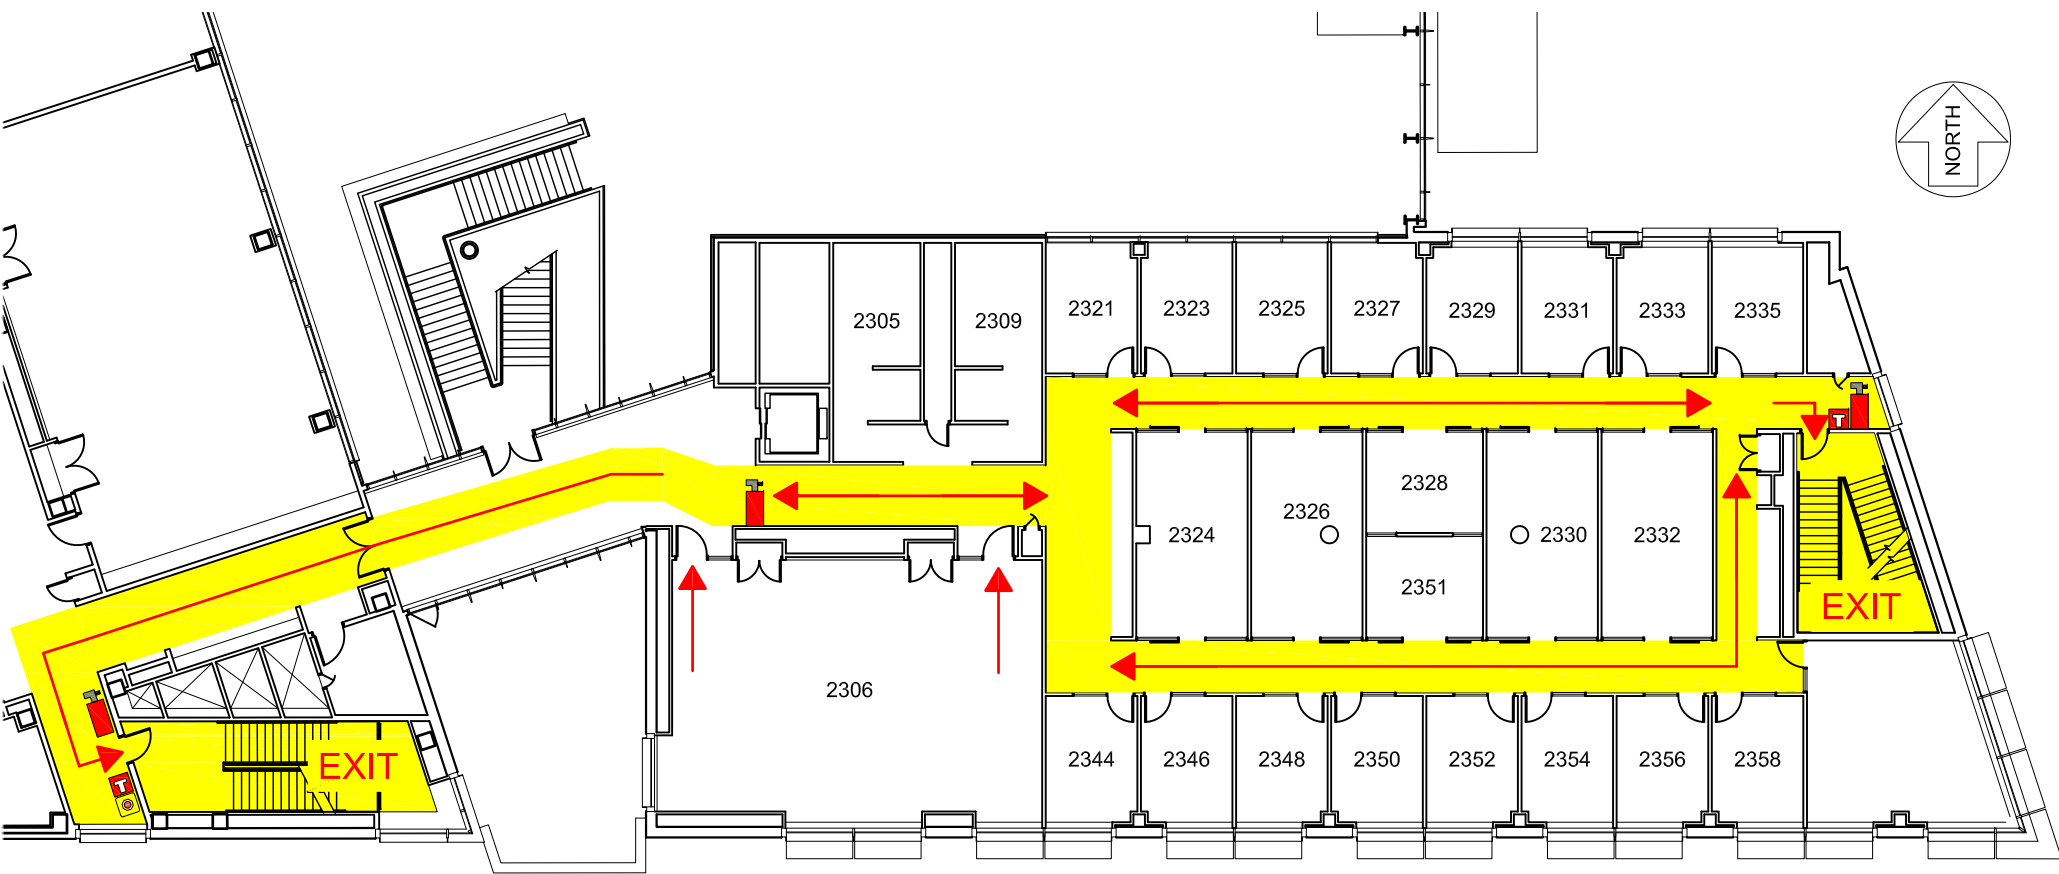

Elings Hall - Second Floor | Emergency Map

Fire Extinguisher

Fire Alarm

EXIT Emergency Exit

Emergency Exit

Exit Route

EMERGENCY RESPONSE GUIDE

EMERGENCY CONTACT INFORMATION

Familiarize yourself with the **Emergency Response Guide**
ehs.iastate.edu/prep/erg

CALL 911 FOR ALL EMERGENCIES

AED on 1st and 3rd floor

Severe Weather Shelter in Basement

Evacuation Meeting Place :
 Assemble in the parking lot west of Sukup Hall following evacuation.