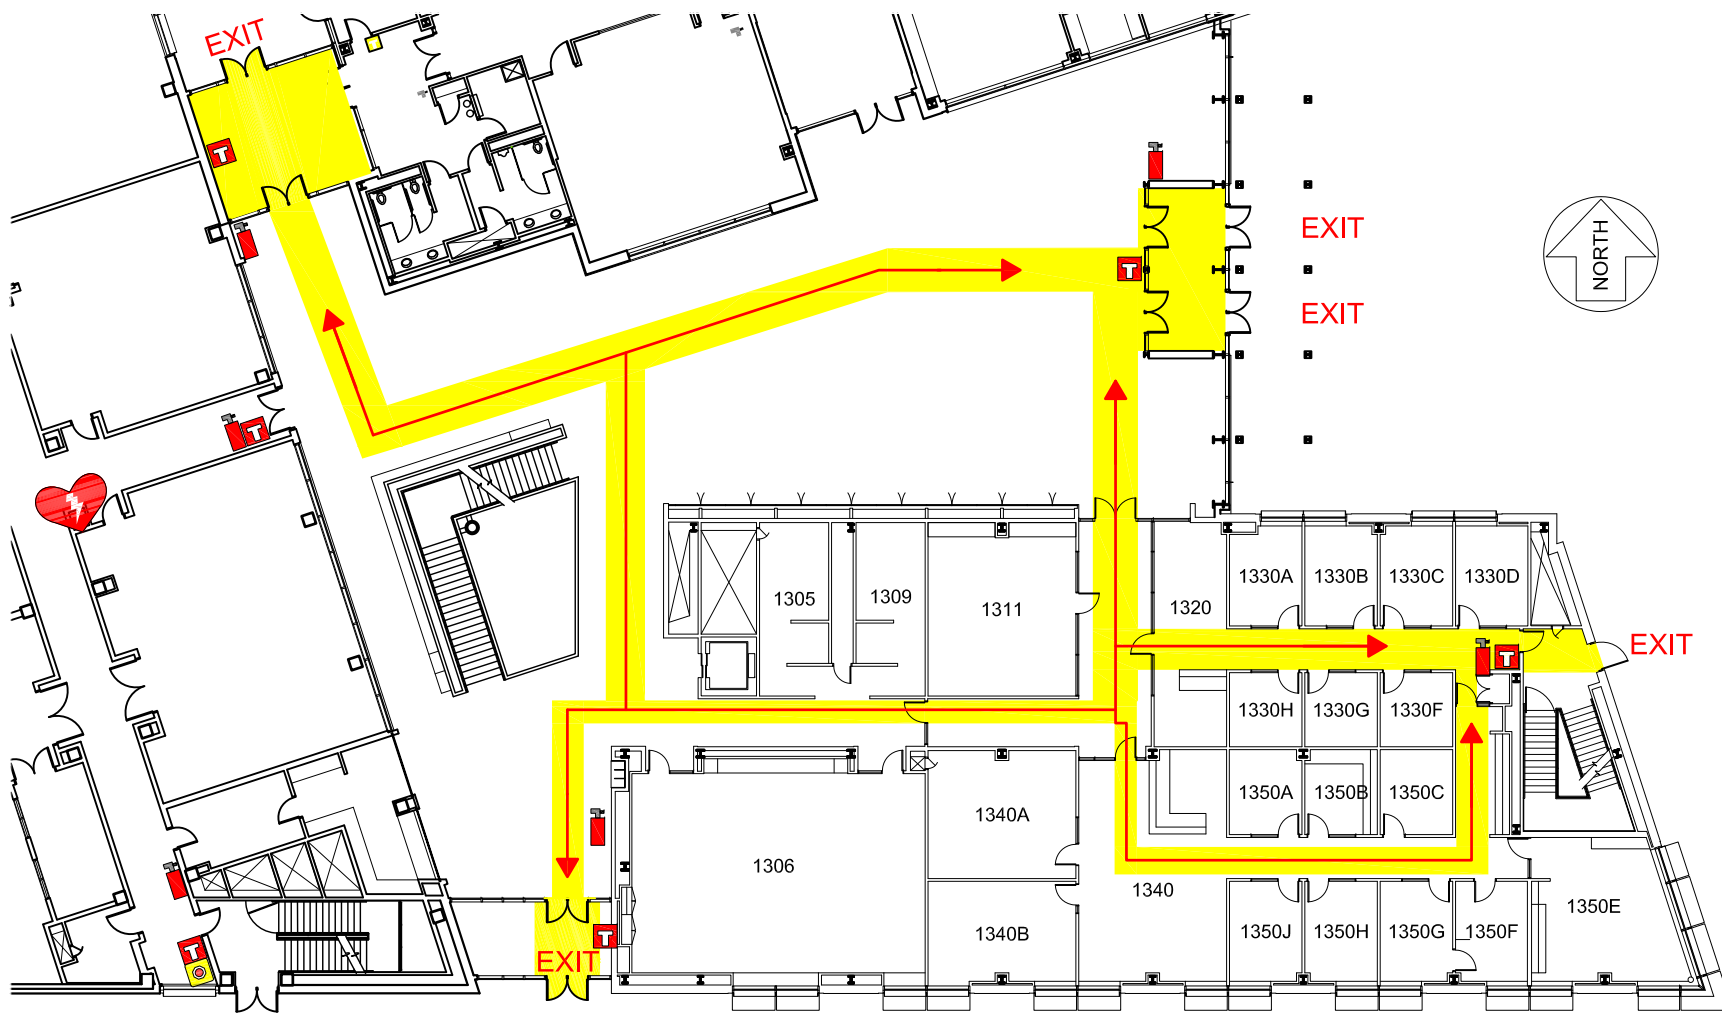

Elings Hall - First Floor | Emergency Map

 Fire Extinguisher
  AED
  Fire Alarm
  Chem Spill Alarm
 EXIT
 Emergency Exit
  Exit Route

EMERGENCY RESPONSE GUIDE

A
 B
 C
 D

EMERGENCY CONTACT INFORMATION

A
B
C
D

Familiarize yourself with the **Emergency Response Guide** ehs.iastate.edu/prep/erg

CALL 911
FOR ALL EMERGENCIES

Severe Weather Shelter in Basement

Evacuation Meeting Place :
Assemble in the parking lot west of Sukup Hall following evacuation.