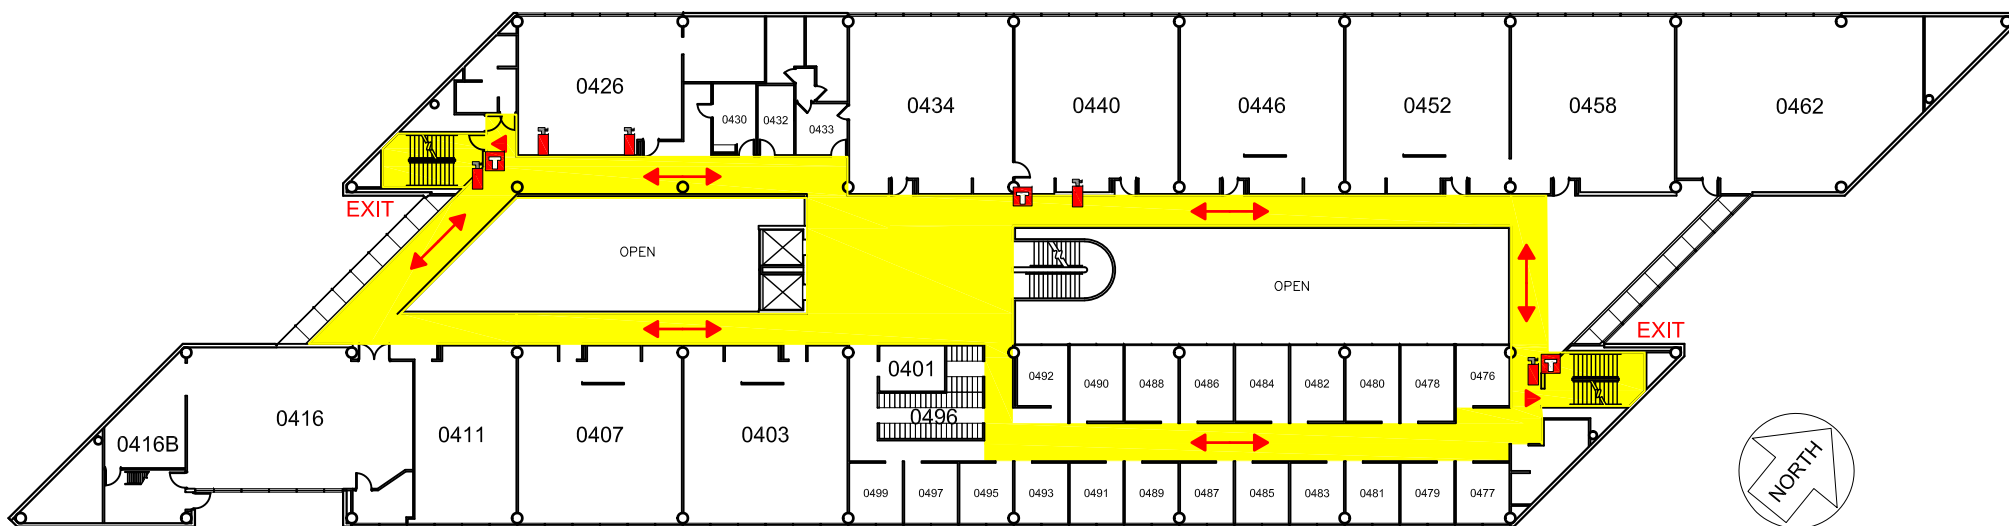

College of Design - Fourth Floor | Emergency Map

EMERGENCY RESPONSE GUIDE

EMERGENCY CONTACT INFORMATION

Familiarize yourself with the **Emergency Response Guide**
ehs.iastate.edu/prep/erg

**CALL 911
 FOR ALL EMERGENCIES**

AED on 1st floor

**Severe Weather Shelter
 on Ground floor**

Evacuation Meeting Place :
 North side of Biorenewables
 Research Laboratory