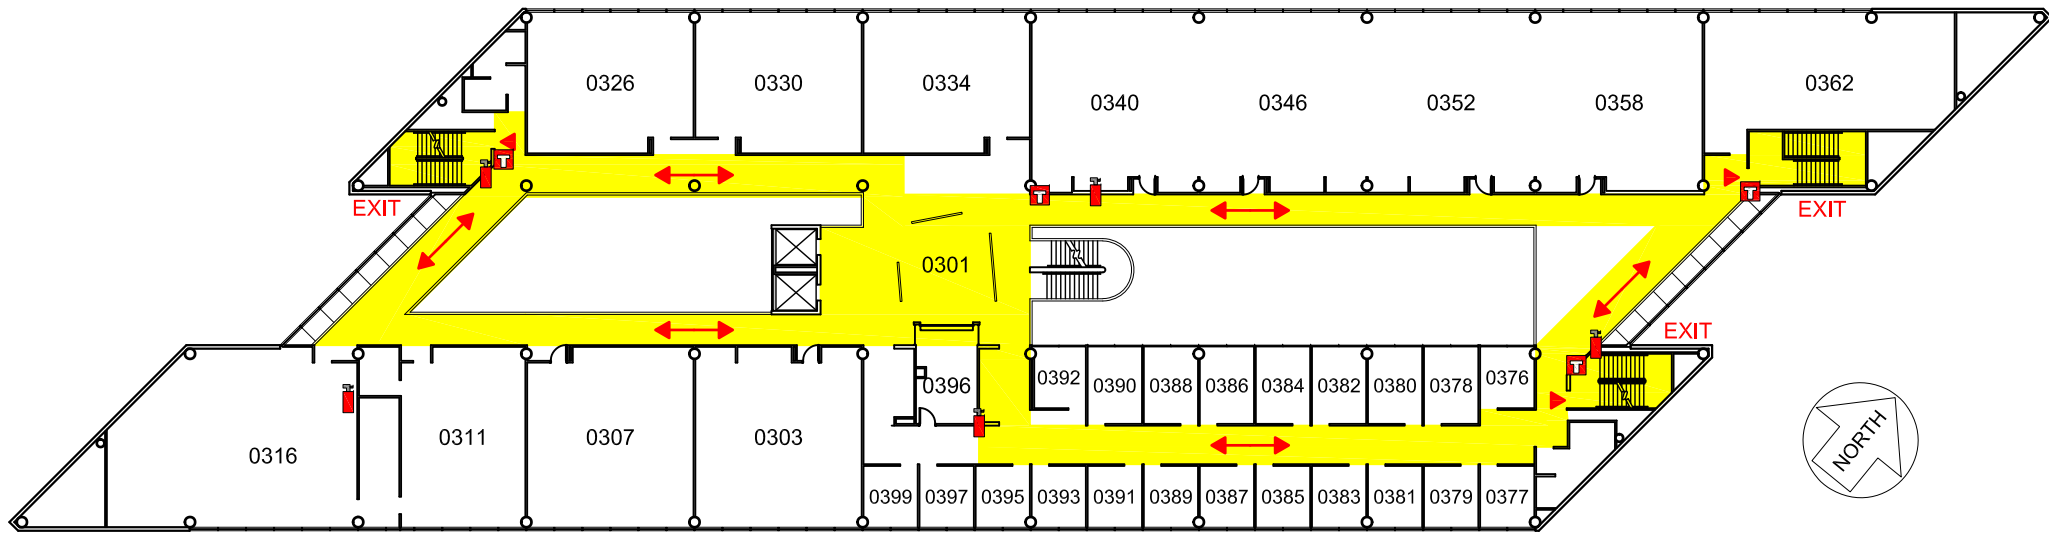

College of Design - Third Floor | Emergency Map

EMERGENCY RESPONSE GUIDE

EMERGENCY CONTACT INFORMATION

Familiarize yourself with the **Emergency Response Guide**
ehs.iastate.edu/prep/erg

**CALL 911
 FOR ALL EMERGENCIES**

AED on 1st floor

**Severe Weather Shelter
 on Ground floor**

Evacuation Meeting Place :
 North side of Biorenewables
 Research Laboratory