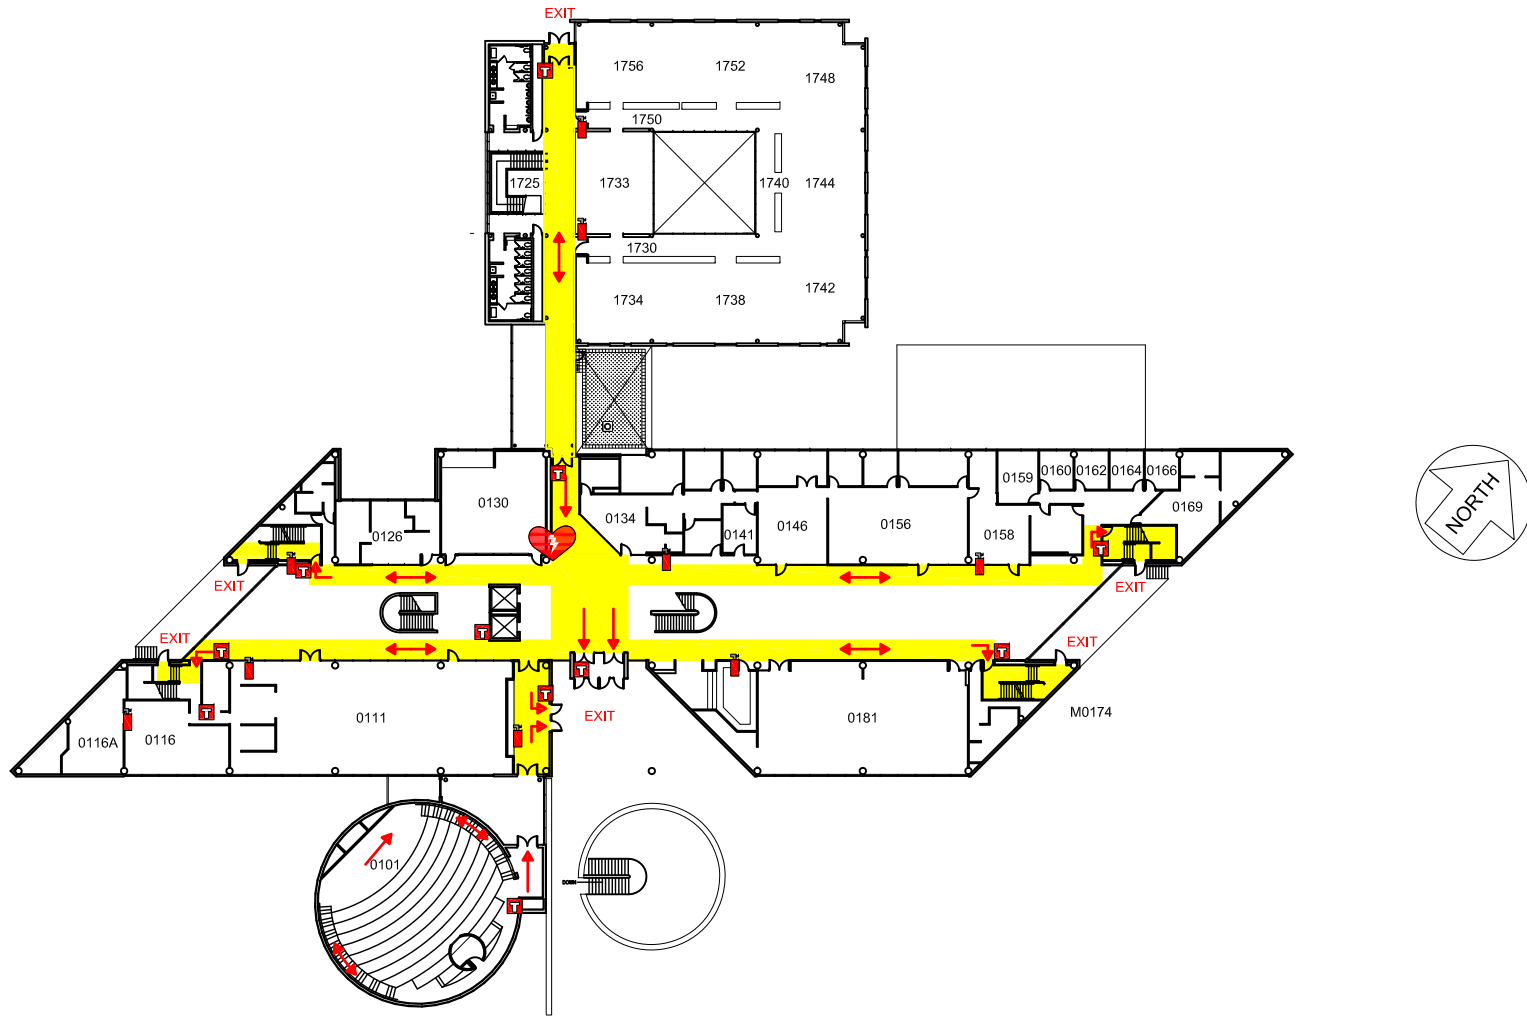

# College of Design - First Floor | Emergency Map

**EMERGENCY RESPONSE GUIDE**

EMERGENCY CONTACT INFORMATION

Familiarize yourself with the **Emergency Response Guide**  
[ehs.iastate.edu/prep/erg](https://ehs.iastate.edu/prep/erg)

**CALL 911  
 FOR ALL EMERGENCIES**

**AED on this floor**

**Severe Weather Shelter  
 on Ground floor**

**Evacuation Meeting Place :**  
 North side of Biorenewables  
 Research Laboratory