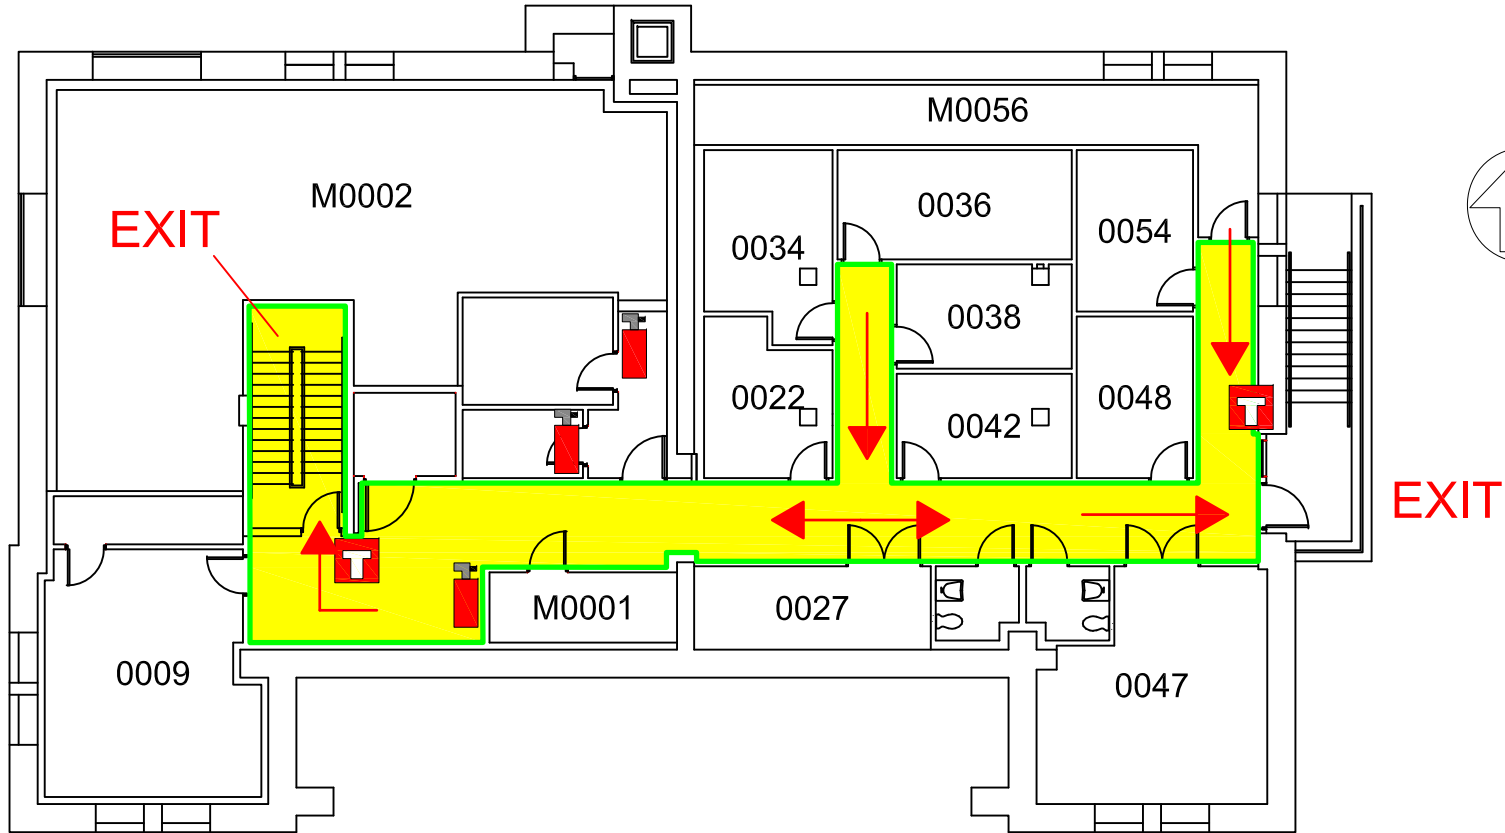

# Catt Hall Basement | Emergency Map

Fire Extinguisher

Fire Alarm

Severe Weather Shelter

**EXIT** Emergency Exit

Exit Route

**AED on 1st floor**

**Severe Weather Shelter  
 on this floor**

**Evacuation Meeting Place :**

Grassy area south of the  
 building