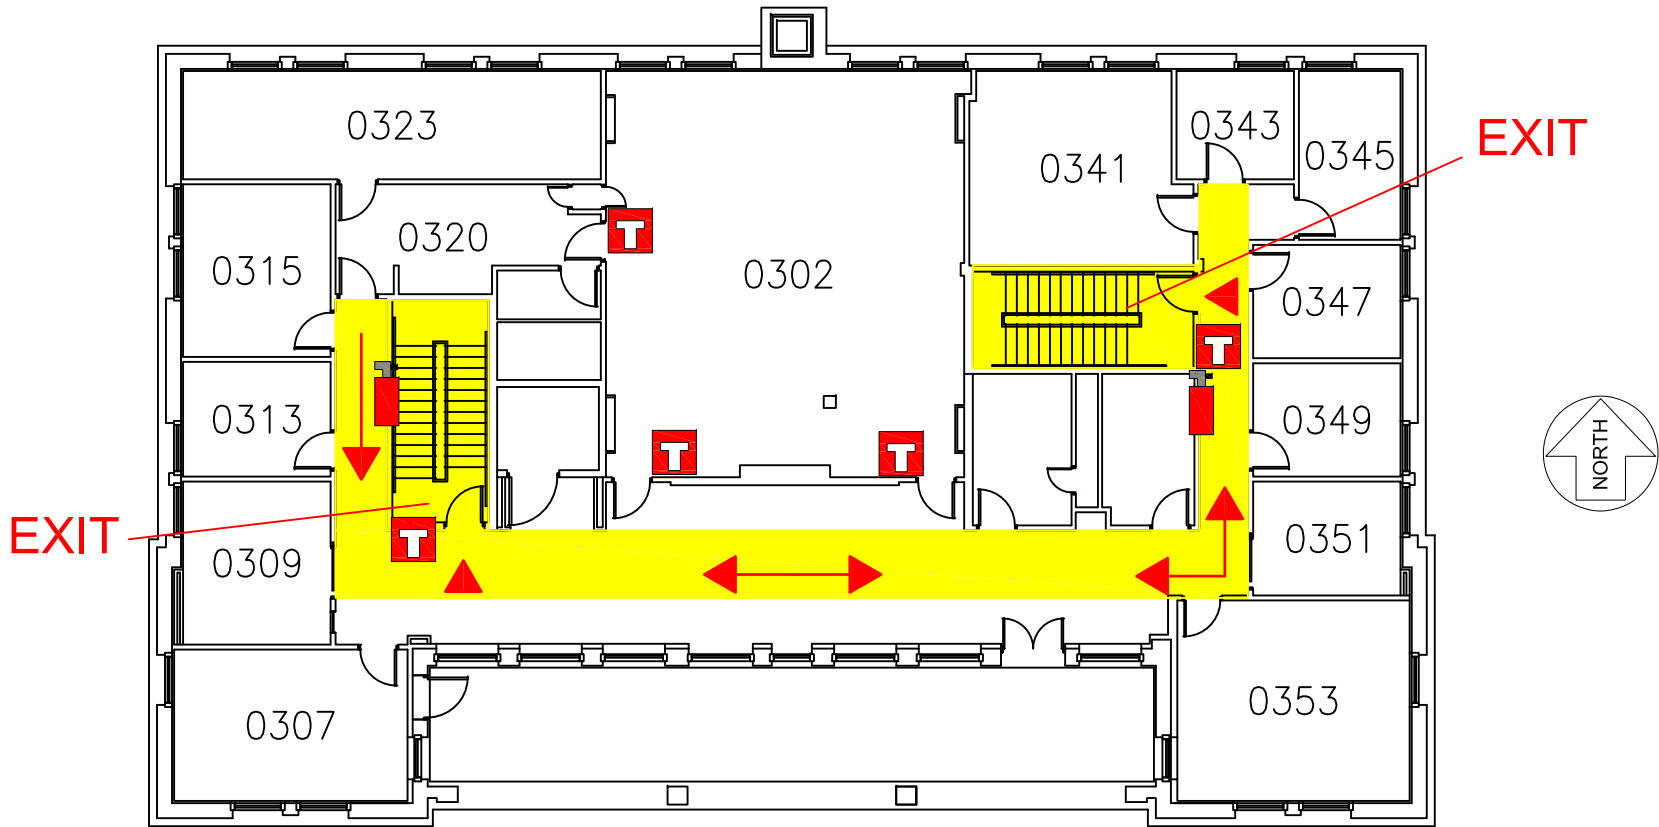

Catt Hall Third Floor | Emergency Map

 Fire Extinguisher  Fire Alarm **EXIT** Emergency Exit  Exit Route

EMERGENCY RESPONSE GUIDE

EMERGENCY CONTACT INFORMATION

Familiarize yourself with the **Emergency Response Guide**
ehs.iastate.edu/prep/erg

**CALL 911
FOR ALL EMERGENCIES**

AED on first floor

**Severe Weather Shelter
in Basement**

Evacuation Meeting Place :

Grassy area south of the
building