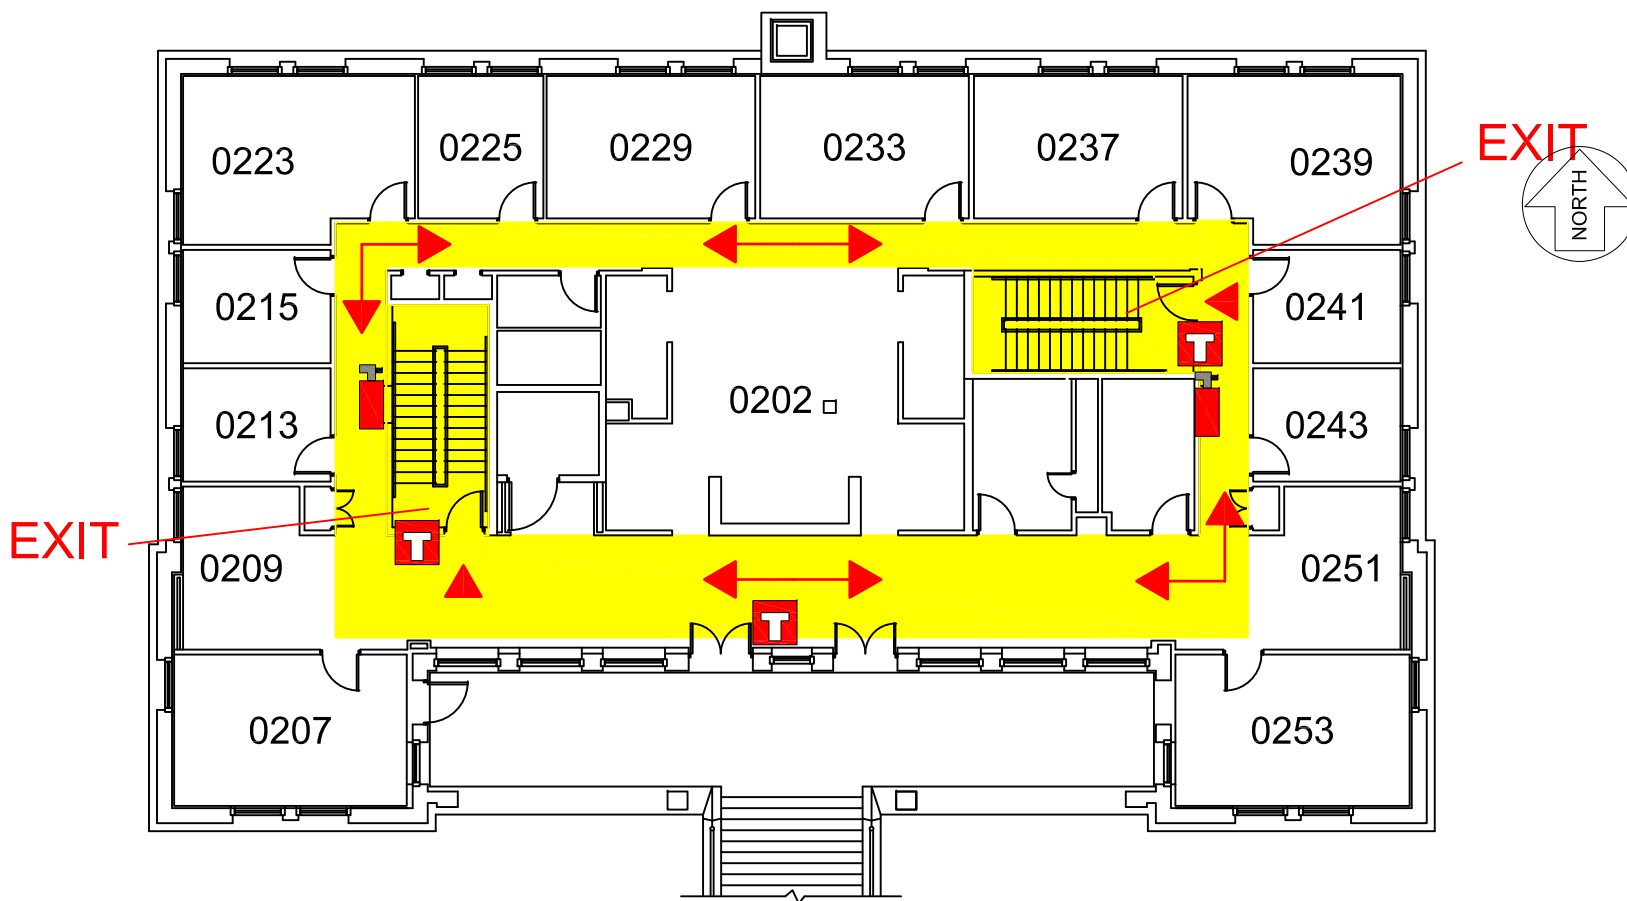

Catt Hall Second Floor | Emergency Map

 Fire Extinguisher
  Fire Alarm
 EXIT Emergency Exit
  Exit Route

EMERGENCY RESPONSE GUIDE

EMERGENCY CONTACT INFORMATION

Familiarize yourself with the **Emergency Response Guide**
ehs.iastate.edu/prep/erg

**CALL 911
 FOR ALL EMERGENCIES**

AED on first floor

**Severe Weather Shelter
 in Basement**

Evacuation Meeting Place :

Grassy area south of the building