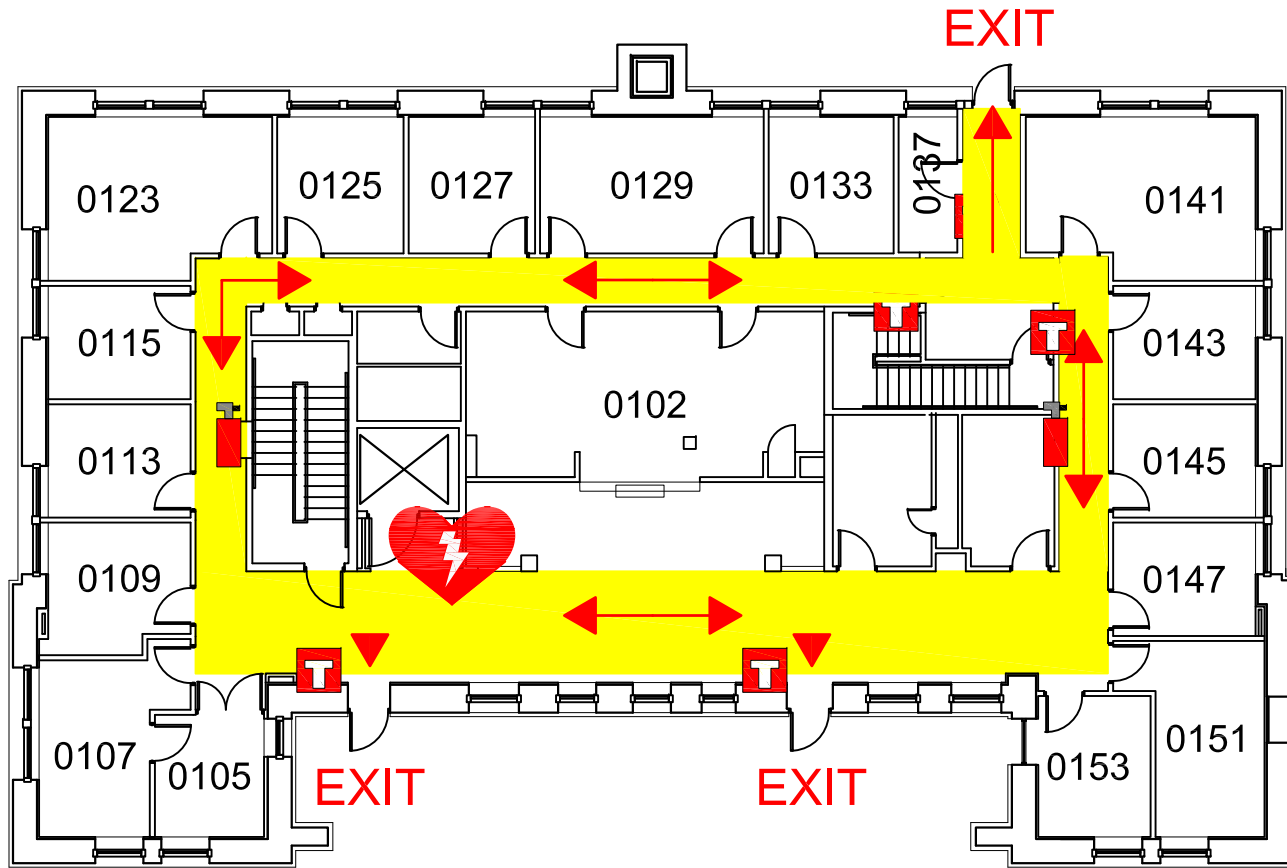

Catt Hall First Floor | Emergency Map

 Fire Extinguisher
  Fire Alarm
  AED
 EXIT Emergency Exit
  Exit Route

EMERGENCY RESPONSE GUIDE

EMERGENCY CONTACT INFORMATION

Familiarize yourself with the **Emergency Response Guide**
ehs.iastate.edu/prep/erg

**CALL 911
 FOR ALL EMERGENCIES**

AED on THIS floor

**Severe Weather Shelter
 in Basement**

Evacuation Meeting Place :

Grassy area south of the building