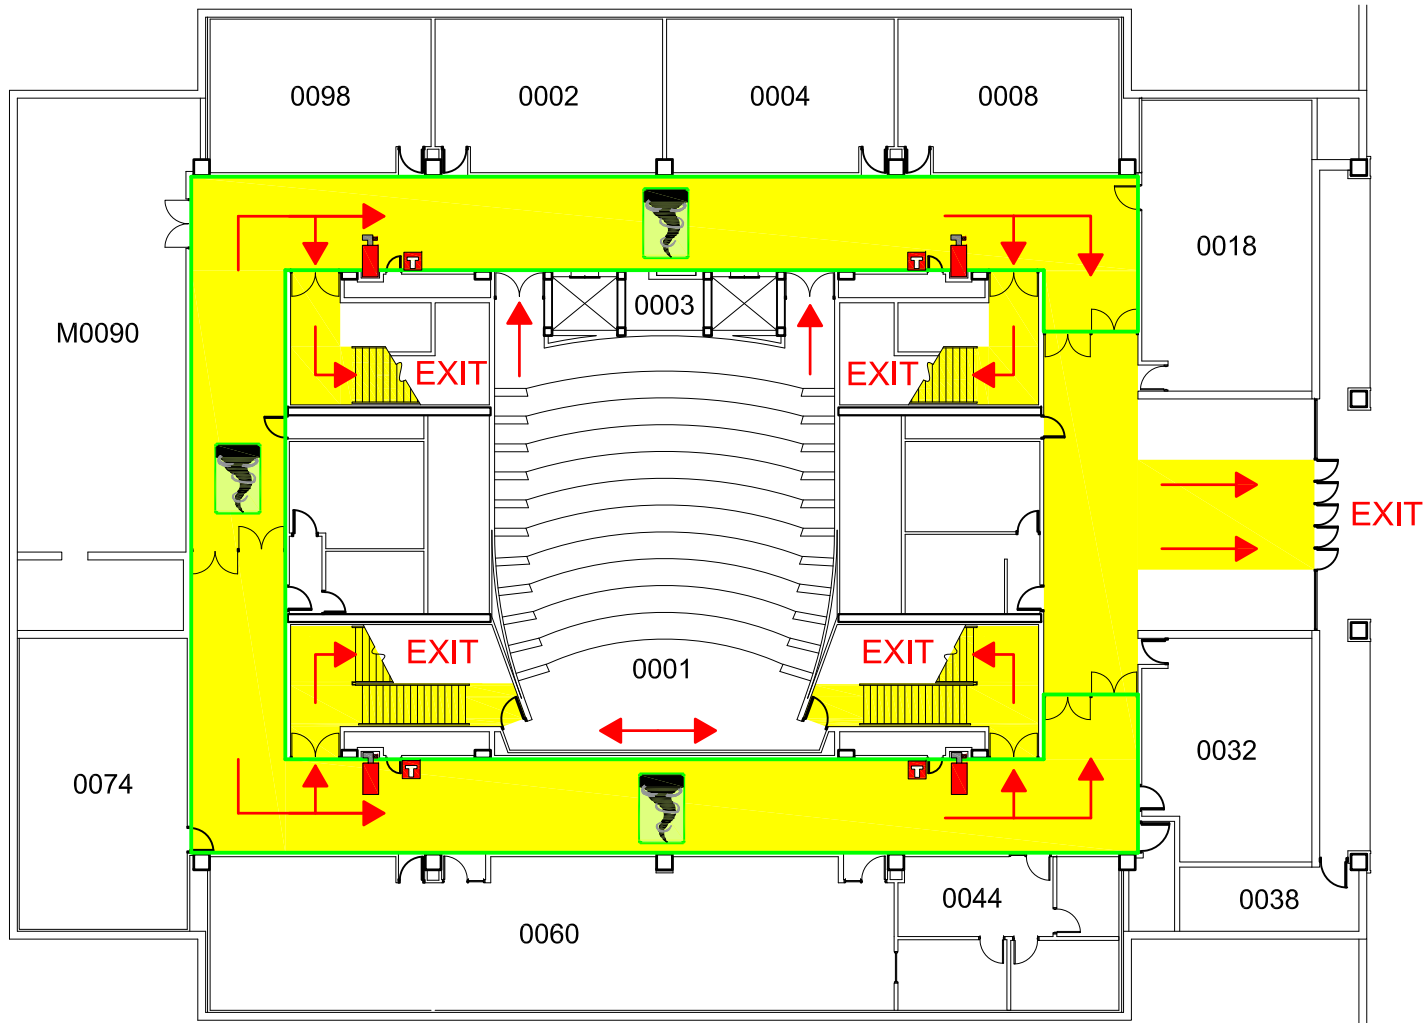

Carver Hall - Ground Floor | Emergency Map

Fire Extinguisher

Severe Weather Shelter

Fire Alarm

EXIT

Emergency Exit

Exit Route

EMERGENCY RESPONSE GUIDE

...
EMERGENCY CONTACT INFORMATION			A
...			D
...			D

Familiarize yourself with the
Emergency Response Guide
ehs.iastate.edu/prep/erg

**CALL 911
FOR ALL EMERGENCIES**

AED located on 1st Floor

Evacuation Meeting Place :
Assemble in the grass lot west of
Beardshear Hall following evacuation.